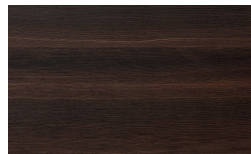

Palù

Designer
Raffaella Mangiarotti

??
??

Borgogna