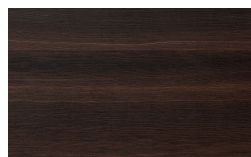

Palù

Designer
Raffaella Mangiarotti

??
??

Borgogna