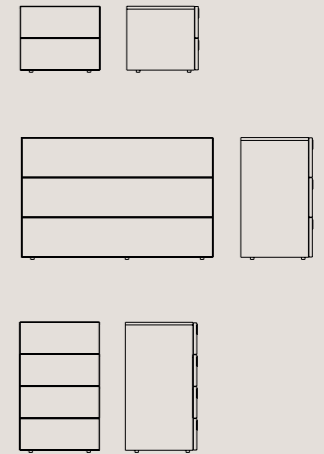

Tallboy

H 31.50" 4 drawer module
W 19.69" - 23.62" - 27.56"
D 17.72" - 21.65"

H 39.37" 5 drawer module
W 19.69" - 23.62" - 27.56"
D 17.72" - 21.65"

For complete modularity please see our pricelist