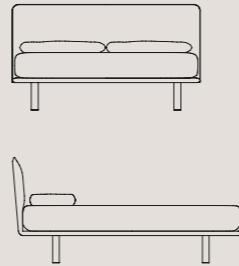

Filo up by CRS Pianca

Letto con testiera rivestita liscia

materasso		testiera H 97 cm		tatami H 30 cm	
L 90	P 190 cm	L 97	P 205 cm	L 97	P 195 cm
L 90	P 200 cm	L 97	P 215 cm	L 97	P 205 cm
L 120	P 190 cm	L 127	P 205 cm	L 127	P 195 cm
L 120	P 200 cm	L 127	P 215 cm	L 127	P 205 cm
L 153	P 190 cm	L 160	P 205 cm	L 160	P 195 cm
L 153	P 200 cm	L 160	P 215 cm	L 160	P 205 cm
L 160	P 190 cm	L 167	P 205 cm	L 167	P 195 cm
L 160	P 200 cm	L 167	P 215 cm	L 167	P 205 cm
L 180	P 200 cm	L 187	P 215 cm	L 187	P 205 cm
L 180	P 210 cm	L 187	P 225 cm	L 187	P 215 cm
L 193	P 200 cm	L 200	P 215 cm	L 200	P 205 cm

Bed with upholstered plain headboard

mattress size		headboard H 38.19"		platform bed H 11.81"	
W 35.00"	D 75.00"	W 38.19"	D 80.71"	W 38.19"	D 76.77"
W 35.00"	D 80.00"	W 38.19"	D 84.64"	W 38.19"	D 80.71"
W 47.00"	D 75.00"	W 50.00"	D 80.71"	W 50.00"	D 76.77"
W 47.00"	D 80.00"	W 50.00"	D 84.64"	W 50.00"	D 80.71"
W 60.00"	D 75.00"	W 62.99"	D 80.71"	W 62.99"	D 76.77"
W 60.00"	D 80.00"	W 62.99"	D 84.64"	W 62.99"	D 80.71"
W 63.00"	D 75.00"	W 65.75"	D 80.71"	W 65.75"	D 76.77"
W 63.00"	D 80.00"	W 65.75"	D 84.64"	W 65.75"	D 80.71"
W 72.00"	D 80.00"	W 73.62"	D 84.64"	W 73.62"	D 80.71"
W 72.00"	D 84.00"	W 73.62"	D 88.58"	W 73.62"	D 84.64"
W 76.00"	D 80.00"	W 78.74"	D 84.64"	W 78.74"	D 80.71"

Finiture / Finishes

Rivestimento

Tessuto, Pelle, Pelle Sintetica

Cover

Fabric, Leather, Synthetic Leather

Piedi

Metallo opaco, Metallo lucido, Laccato opaco, Essenza, Plexiglass

Legs

Matt metal, Glossy metal, Matt lacquered, Wood, Plexiglass

Filo Capitoné by CRS Pianca

Letto con testiera rivestita Capitoné

materasso		testiera H 97 cm	
L 153	P 190 cm	L 160	P 205 cm
L 153	P 200 cm	L 160	P 215 cm
L 160	P 190 cm	L 167	P 205 cm
L 160	P 200 cm	L 167	P 215 cm
L 180	P 200 cm	L 187	P 215 cm
L 180	P 210 cm	L 187	P 225 cm
L 193	P 200 cm	L 200	P 215 cm

Bed with tufted headboard

mattress size		headboard H 38.19"	
W 60.00"	D 75.00"	W 62.99"	D 80.71"
W 60.00"	D 80.00"	W 62.99"	D 84.64"
W 63.00"	D 75.00"	W 65.75"	D 80.71"
W 63.00"	D 80.00"	W 65.75"	D 84.64"
W 72.00"	D 80.00"	W 73.62"	D 84.64"
W 72.00"	D 84.00"	W 73.62"	D 88.58"
W 76.00"	D 80.00"	W 78.74"	D 84.64"