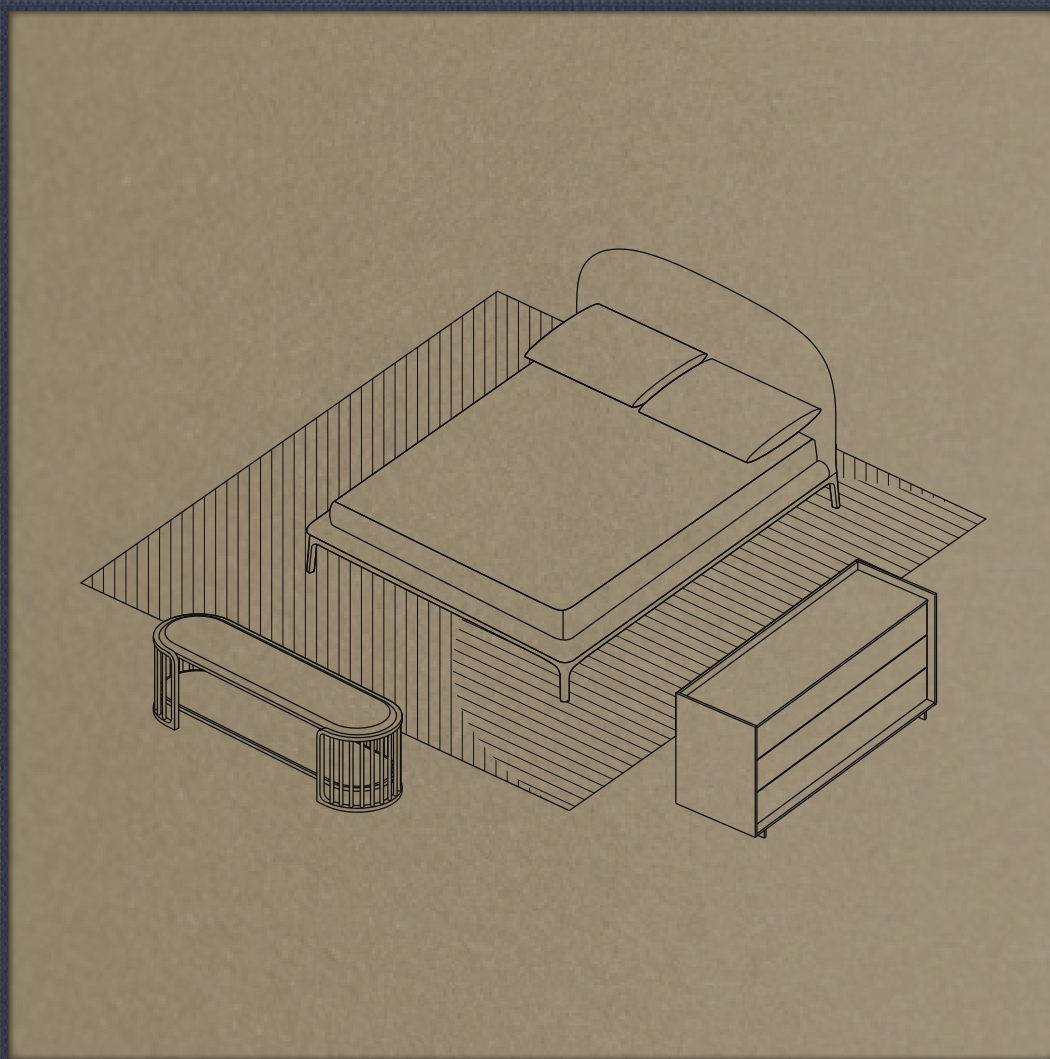

TECHNICAL BOOK

Letti, Gruppi notte /
Beds, Casegoods

PIANCA