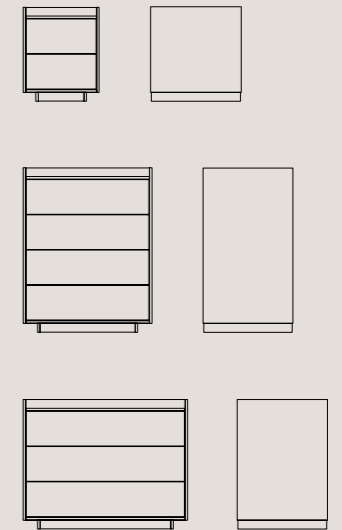

Tray

W 11.81" - 17.72" - 23.62"
D 17.72", H 1.97"

Finiture / Finishes

Struttura, frontali e top
Essenza, Laccato opaco, Laccato lucido

Structure, fronts and top
Wood, Matt lacquered, High gloss lacquered

Vassoio
Laccato opaco, Pelle sintetica Extrema AU

Tray
Matt lacquered, Extrema AU Synthetic leather

La struttura è finita sul retro, rendendo i moduli bifacciali /
The structure is finished on the back, making the modules double-faced