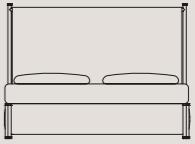

Finiture / Finishes

Rivestimento

Tessuto

Cover

Fabric

Montanti testiera e Piedi

Essenza

Headboard supports and Legs

Wood

Puntali metallici

Metallo opaco, Metallo lucido

Metal tips

Matt metal, Glossy metal