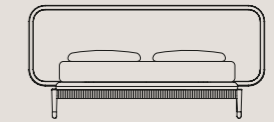

Finiture / Finishes

Testiera e piano materasso*
Tessuto, Pelle, Pelle Sintetica

Headboard and upholstered bed frame*
Fabric, Leather, Synthetic Leather

Giroletto e cornice testiera
Laccato opaco, Laccato lucido

Bed frame and headboard Frame
Matt lacquered, High gloss lacquered

Piedi
Realizzati nella stessa finitura della cornice testiera.
Il puntale è sempre in Ottone opaco

Legs
Legs and frame in the same finish as the edging of the headboard. The feet are always in frosted Brass

* Per limitazioni consultare il listino /
* For limitations please see our pricelist