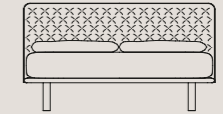

Bed with tufted headboard

mattress size		headboard H 38.19"	
W 60.00"	D 75.00"	W 62.99"	D 80.71"
W 60.00"	D 80.00"	W 62.99"	D 84.64"
W 63.00"	D 75.00"	W 65.75"	D 80.71"
W 63.00"	D 80.00"	W 65.75"	D 84.64"
W 72.00"	D 80.00"	W 73.62"	D 84.64"
W 72.00"	D 84.00"	W 73.62"	D 88.58"
W 76.00"	D 80.00"	W 78.74"	D 84.64"