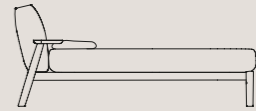

headboard H 38.98"

W 68.90"/86.22"	D 92.91"
W 71.65"/88.98"	D 92.91"
W 79.53"/96.85"	D 92.91"
W 84.65"/101.97"	D 92.91"