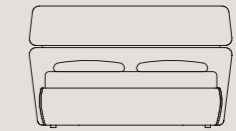

Cover

Fabric, Leather, Synthetic Leather