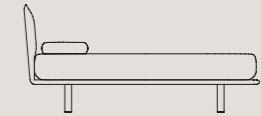

Bed with tufted headboard

mattress size		headboard H 38.19"	
W 60.00"	D 75.00"	W 62.99"	D 80.71"
W 60.00"	D 80.00"	W 62.99"	D 84.64"
W 63.00"	D 75.00"	W 65.75"	D 80.71"
W 63.00"	D 80.00"	W 65.75"	D 84.64"
W 72.00"	D 80.00"	W 73.62"	D 84.64"
W 72.00"	D 84.00"	W 73.62"	D 88.58"
W 76.00"	D 80.00"	W 78.74"	D 84.64"