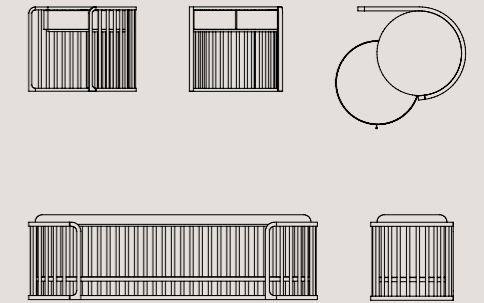

Bench

W 61.42", H 18.11", D 17.72"

Finiture / Finishes

Struttura

Essenza

Structure

Wood

Cassetto

Cuoio

Drawer

Hard Leather

Seduta panca

Tessuto, Pelle, Pelle sintetica

Bench seat

Fabric, Leather, Synthetic leather

Piano inferiore

Paglia di Vienna

Lower shelf

Woven Cane