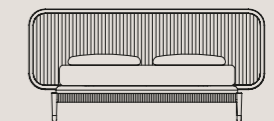

Finiture / Finishes

Testiera e piano materasso*
Tessuto, Pelle, Pelle Sintetica

Headboard and upholstered bed frame*
Fabric, Leather, Synthetic Leather

Giroletto e cornice testiera
Laccato opaco, Laccato lucido

Bed frame and headboard Frame
Matt lacquered, High gloss lacquered

Piedi
Realizzati nella stessa finitura della cornice testiera.
Il puntale è sempre in Ottone opaco

Legs
Legs and frame in the same finish as the edging of the headboard. The feet are always in frosted Brass

* Per limitazioni consultare il listino /
* For limitations please see our pricelist