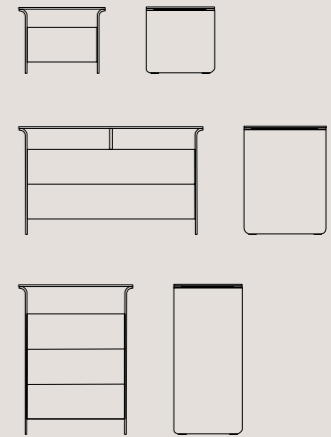

drawer W 59.05"
W 63.78", H 30.31", D 23.23"

drawer W 27.56"
W 32.28", H 42.13", D 19.29"

drawer W 35.43"
W 40.16", H 42.13", D 19.29"

Finiture / Finishes

Top vetro

Vetro Trasparente Piombo

Glass top

Trasparente Piombo glass