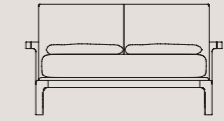

Finiture / Finishes

Struttura

In legno massello di Frassino tinto o in legno massello di Canaletto

Structure

In solid stained Ash wood, in Canaletto solid wood

Testiera e piano materasso

Tessuto, Pelle, Pelle Sintetica

Headboard and mattress base

Fabric, Leather, Synthetic Leather