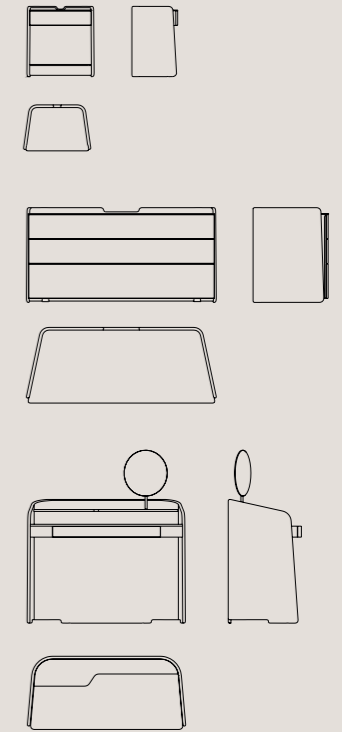

Vanity / Desk

H 36.22" with drawer
W 46.06" D 21.65"

H 36.22" with mirror
W 46.06" D 21.65"

Finiture / Finishes

Struttura*

Tessuto, Pelle, Pelle Sintetica

Structure*

Fabric, Leather, Synthetic Leather

Modulo cassetto e mensola

Laccato opaco

Drawer unit and shelf

Matt lacquered

* Per limitazioni consultare il listino /
For limitations please see our pricelist