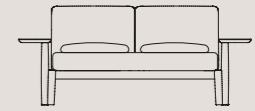

testiera H 99 cm

L 175/219	P 236 cm
L 182/226	P 236 cm
L 202/246	P 236 cm
L 215/259	P 236 cm