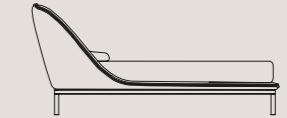

Domenica by Simone Bonanni

Letto con piedi e giroletto imbottito

<i>materasso</i>		<i>testiera H 107 cm</i>	
L 153	P 190 cm	L 165/203	P 227 cm
L 153	P 200 cm	L 165/203	P 237 cm
L 160	P 190 cm	L 172/210	P 227 cm
L 160	P 200 cm	L 172/210	P 237 cm
L 180	P 200 cm	L 192/230	P 237 cm
L 180	P 210 cm	L 192/230	P 247 cm
L 193	P 200 cm	L 205/243	P 237 cm