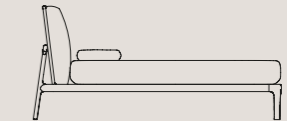

Finiture / Finishes

Struttura

In legno massello di Frassino tinto o in legno massello di Canaletto

Structure

In solid stained Ash wood, in Canaletto solid wood

Testiera e piano materasso

Tessuto, Pelle, Pelle Sintetica

Headboard and mattress base

Fabric, Leather, Synthetic Leather