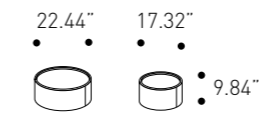

Single stackable module

cod. 2T2W5Z

Ø 44 H 25 cm
Ø 17.32" H 9.84"

cod. 2T3W6Z

Ø 57 H 25 cm
Ø 22.44" H 9.84"

Finish option 1

One-drawer nightstand. Borgogna wood veneer structure and top. Glossy Bronzo metal plinth;