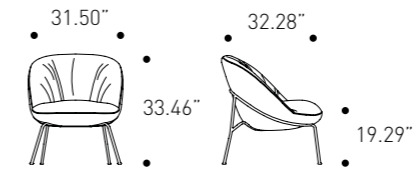

cod. D9EL080

W 80 cm
H 85 cm
D 82 cm

W 31.50"
H 33.46"
D 32.28"

Finish

Armchair with external cover Polo 14 leather. Internal cover Lima 11 fabric. Piping Gros Grain 94. Nero matt lacquered metal base;

External cover