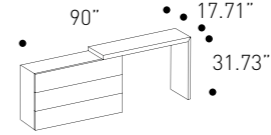

Domino vanity

cod. P125 composition

W 230 cm
H 80 cm
D 45 cm

W 90"
H 31.73"
D 17.71"

Domino desk

W 125 cm
H 80 cm
D 45 cm

W 49"
H 31.73"
D 17.71"

Spazio dresser

W 120 cm
H 75 cm
D 45 cm

W 47.24"
H 29.52"
D 17.71"