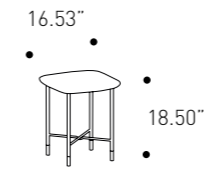

Square coffee table