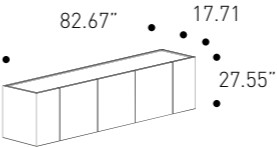

Cornice

Design
CRS Pianca

Lead time 2/3 business weeks

PIANCA

Living Area

Sideboard

cod. 00D47PP

W 210 cm
H 70 cm
D 45 cm

W 82.67"
H 27.55"
D 17.71"