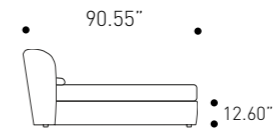

cod. WDAL33S

W 165 / 203 cm
H 107 cm
D 237 cm

W 64.96" / 79.92"
H 42.12"
D 93.30"

Mattress
W 153 D 200 cm
W 60.00" D 80.00"

King Size Bed

cod. WDAL39S

W 205 / 243 cm
H 107 cm
D 237 cm

W 80.7" / 95.67"
H 42.12"
D 93.30"

Mattress
W 193 D 200 cm
W 76.00" D 80.00"

Finish

Bed with external cover in Extrema AU 12 synthetic leather and internal cover in Fenice 22 fabric. Matt Titanio metal base;

External Cover

Extrema-AU 12

Internal Cover

Lead time 2/3 business weeks

PIANCA

Night Area

Queen Size Bed

cod. WEMR33N

W 163 / 179 cm
H 96 cm
D 230 cm

W 64.17" / 70.47"
H 37.79"
D 90.55"

Mattress
W 153 D 200 cm
W 60.00" D 80.00"