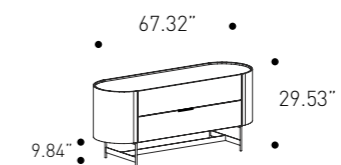

Night Area

**3-drawer dresser
with plinth**

cod. 2T3UFXZ

W 171 cm
H 80 cm
D 56 cm

W 67.32"
H 31.49"
D 21.65"

**2-drawer dresser
with base**

cod. 2T3VFXB

W 171 cm
H 75 cm
D 56 cm

W 67.32"
H 29.53"
D 21.65"

Finish option 1

3-drawer dresser. Borgogna wood veneer structure. Glossy Bronzo metal plinth. Moro hard leather handle;

Structure / Top

Borgogna

Plinth

Glossy Bronzo metal

Handle