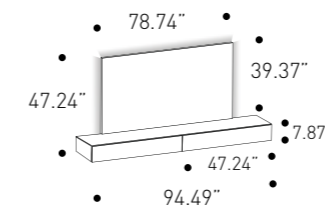

Design
CRS Pianca

Lead time 2/3 business weeks

PIANCA

Living Area

Wall unit

cod. TVP20

W 240 cm
H 120 cm
D 45 cm

W 94.49"
H 47.24"
D 17.71"