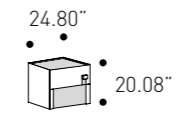

cod. 2S3SI

W 153 cm
H 79 cm
D 57 cm

W 60.24"
H 31.10"
D 22.44"

Nightstands

cod. 2S256S (left)

W 63 cm
H 51 cm
D 47 cm

W 24.80"
H 20.08"
D 18.50"

cod. 2S256D (right)