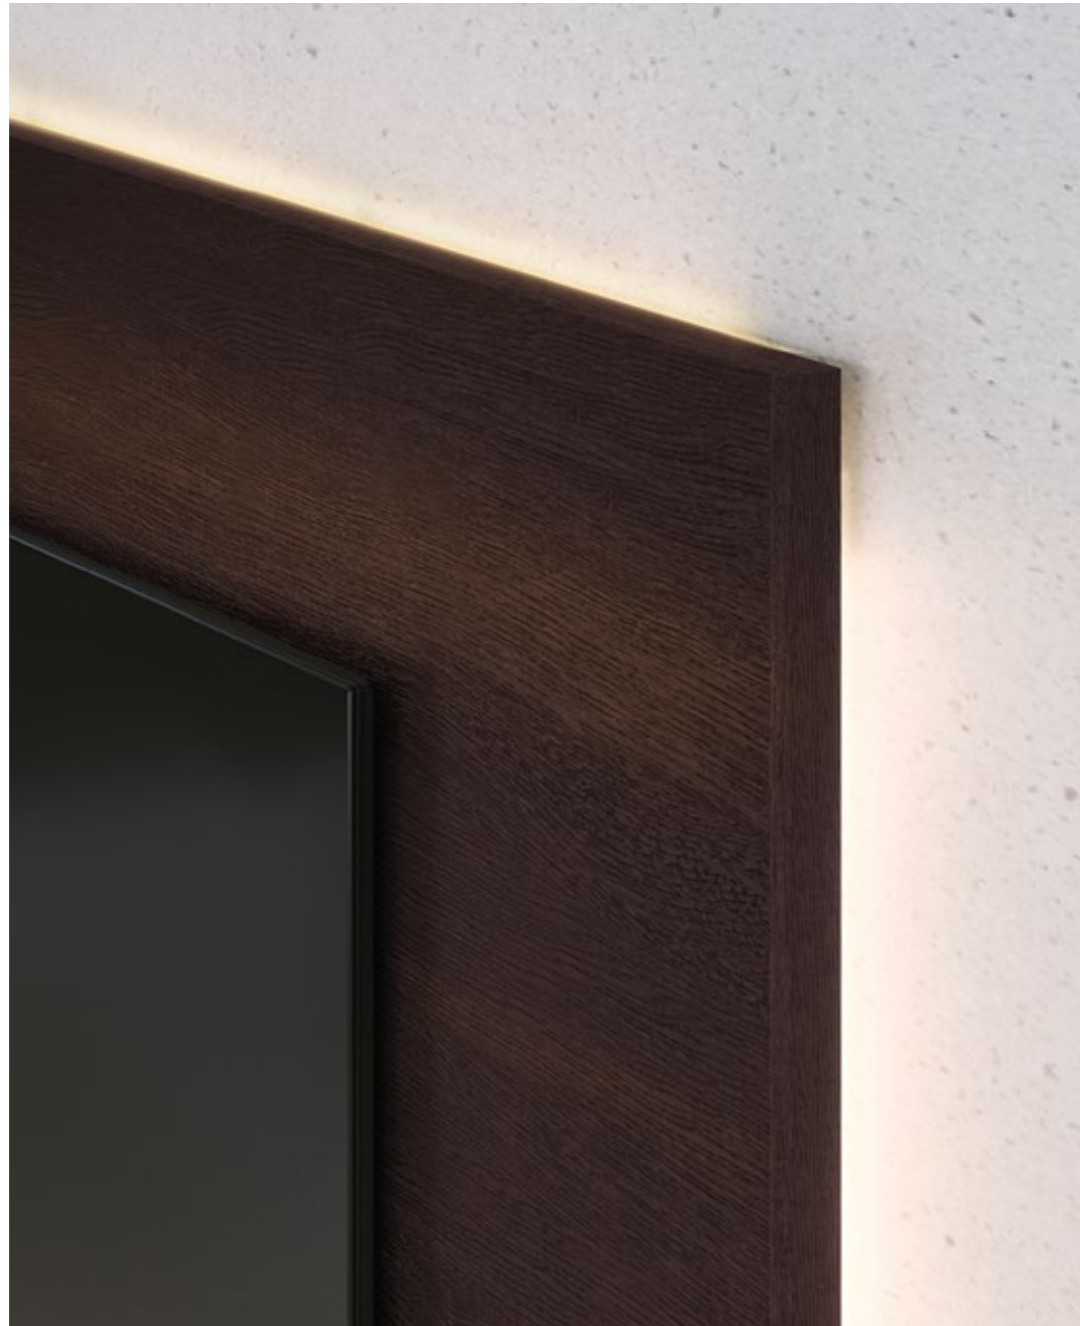

People TV wall unit

Design
CRS Pianca

Lead time 2/3 business weeks

PIANCA

Living Area

Wall unit

cod. TVP20

W 240 cm
H 120 cm
D 45 cm

W 94.49"
H 47.24"
D 17.71"