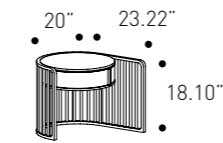

Nightstands

cod. 2V7C6S (left)

W 59 cm
H 46 cm
D 51 cm

W 23.22"
H 18.10"
D 20"

cod. 2V7C6D (right)

W 59 cm
H 46 cm
D 51 cm

W 23.22"
H 18.10"
D 20"