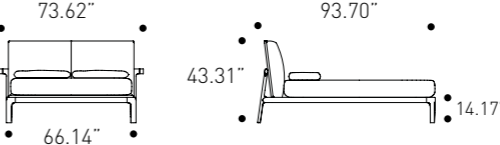

W 62.99"
H 38.18"
D 84.65"

Mattress
W 153 D 200 cm
W 60.00" D 80.00"

King Size Bed

cod. WFMH39S

W 200 cm
H 97 cm
D 215 cm

W 78.74"
H 38.18"
D 84.65"

Mattress
W 193 D 200 cm
W 76.00" D 80.00"

Finish option 1

Queen Size Bed

King Size Bed

cod. WFHZ33S

cod. WFHZ39S

W 168 / 187 cm
H 110 cm
D 238 cm

W 208 / 227 cm
H 110 cm
D 238 cm

W 66.14" / 73.62"
H 43.30"
D 93.70"

W 81.89" / 89.37"
H 43.30"
D 93.70"

Mattress
W 153 D 200 cm
W 60.00" D 80.00"

Mattress
W 193 D 200 cm
W 76.00" D 80.00"

Finish

Bed with cover in Fenice 62 Fabric, structure in Walnut stained Ash;

Cover

Fenice 62

Structure

Walnut stained Ash

W 67.32" / 74.80"
H 43.30"
D 92.51"

Mattress
W 153 D 200 cm
W 60.00" D 80.00"

King Size Bed

cod. WPT839N

W 213 / 231 cm
H 110 cm
D 235 cm

W 83.86" / 90.94"
H 43.30"
D 92.51"

Mattress
W 193 D 200 cm
W 76.00" D 80.00"