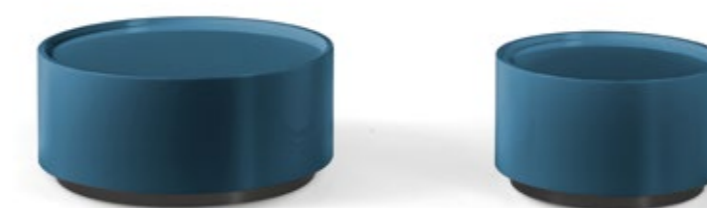

Plinth

Glossy Titanio metal

Finish option 3

One-drawer nightstand. Frassino Antracite wood veneer structure and top. Matt Titanio metal plinth;

Structure / Top

Frassino Antracite

Plinth

Matt Titanio metal

Finish option 4

One-drawer nightstand. Bianco high gloss lacquer;

Structure / Top / Plinth

Bianco high gloss lacquer

Finish option 5

One-drawer nightstand. Mirto high gloss lacquered structure and top. Matt Titanio metal plinth;

Structure / Top

Mirto high gloss lacquer

Plinth

Matt Titanio metal

Dedalo nighstand with base

Design
CRS Pianca

Lead time 2/3 business weeks

PIANCA