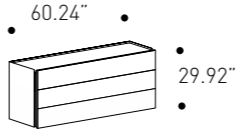

PIANCA

Night Area

Dresser

Nightstands