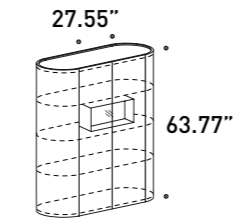

Dedalo

Design
Luciano Marson

Lead time 2/3 business weeks

PIANCA

Living Area

Bar cabinet

cod. DB01

W 140 cm
H 162 cm
D 55 cm