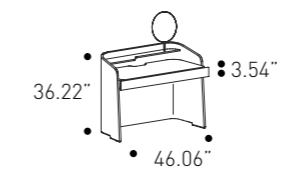

Vanity desk

cod. 2U39FX

W 117 cm
H 92 cm
D 55 cm

W 46.06"
H 36.22"
D 21.65"