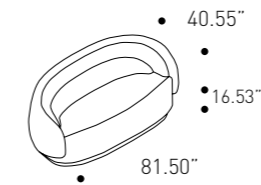

Sofa

cod. D9PE201

W 207 cm
H 81 cm
D 103 cm

W 81.50"
H 31.88"
D 40.55"