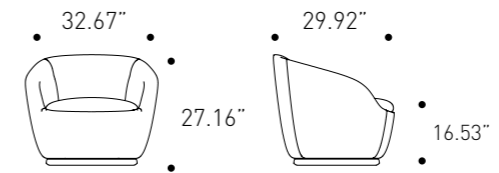

Armchair

cod. D9NA000

W 83 cm
H 69 cm
D 76 cm

W 32.67"
H 27.16"
D 29.92"