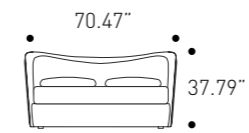

cod. WDAL33S

W 165 / 203 cm
H 107 cm
D 237 cm

W 64.96" / 79.92"
H 42.12"
D 93.30"

Mattress
W 153 D 200 cm
W 60.00" D 80.00"

King Size Bed

cod. WDAL39S

W 205 / 243 cm
H 107 cm
D 237 cm

W 80.7" / 95.67"
H 42.12"
D 93.30"

Mattress
W 193 D 200 cm
W 76.00" D 80.00"

Finish

Bed with external cover in Extrema AU 12 synthetic leather and internal cover in Fenice 22 fabric. Matt Titanio metal base;

External Cover

Extrema-AU 12

Internal Cover

Lead time 2/3 business weeks

PIANCA

Night Area

Queen Size Bed

cod. WEMR33N

W 163 / 179 cm
H 96 cm
D 230 cm

W 64.17" / 70.47"
H 37.79"
D 90.55"

Mattress
W 153 D 200 cm
W 60.00" D 80.00"

King Size Bed

cod. WEMR39N

W 203 / 219 cm
H 96 cm
D 230 cm

W 79.92" / 86.22"
H 37.79"
D 90.55"

Mattress
W 193 D 200 cm
W 76.00" D 80.00"

Finish option 1

Cover

Bed with cover in
Aquarius 01 fabric;