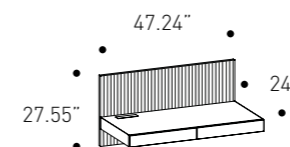

Ala desk

cod. ALA120

W 120 cm
H 70 cm
D 60 cm

W 47.24"
H 27.55"
D 24"