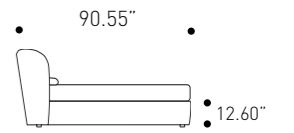

Lead time 2/3 business weeks

PIANCA

Night Area

Queen Size Bed

cod. WEMR33N

W 163 / 179 cm
H 96 cm
D 230 cm

W 64.17" / 70.47"
H 37.79"
D 90.55"

Mattress
W 153 D 200 cm
W 60.00" D 80.00"

King Size Bed

cod. WEMR39N

W 203 / 219 cm
H 96 cm
D 230 cm

W 79.92" / 86.22"
H 37.79"
D 90.55"

Mattress
W 193 D 200 cm
W 76.00" D 80.00"

Finish option 1

Cover

Bed with cover in
Aquarius 01 fabric;