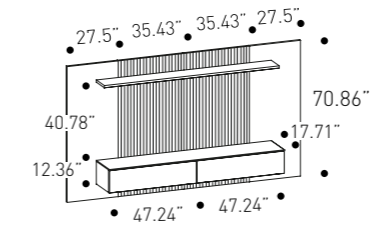

Wall unit

cod. WU320

W 320 cm
H 180 cm
D 45 cm

W 125.98"
H 70.86"
D 17.71"

Finish option 1

Image page 100-101
Spazio TV wall unit composition with 2 channeled wall panels and 2 plain wall panels Borgogna wood veneer. Flap-door module Roccia matt lacquer. Shelf with LED lighting Roccia matt lacquer. Dimmable lighting with Remote control included;

Wall Panels

Flap-door module / Shelf