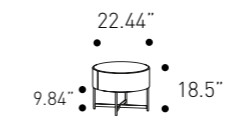

Night Area

Nightstand

cod. 2T3W6B

Ø 57 cm H 47 cm
Ø 22.44" H 18.5"

Finish option 1

Nightstand.
Ecrù matt lacquered
structure. Metallizzato
Bronzo glass top.
Matt Champagne
metal base;

Structure

Ecrù matt lacquer