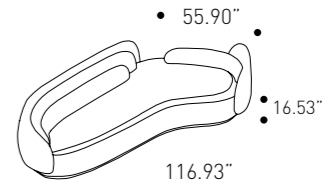

cod. D9PE291

W 297 cm
H 81 cm
D 142 cm

W 116.93"
H 31.88"
D 55.90"

Armchair with fixed base

cod. D9PE011

W 100 cm
H 81 cm
D 90 cm

W 39.37"
H 31.88"
D 35.43"

Armchair with swivelling base