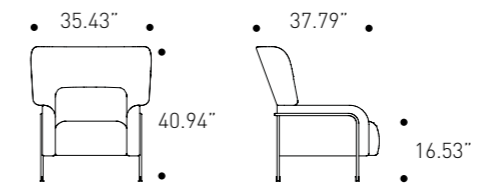

Lead time 2/3 business weeks

PIANCA

Living Area

Armchair

cod. D9PL090

W 90 cm
H 104 cm
D 96 cm

W 35.43"
H 40.94"
D 37.79"

Finish