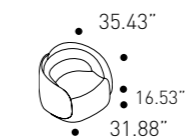

cod. D9PE291

W 297 cm
H 81 cm
D 142 cm

W 116.93"
H 31.88"
D 55.90"

Armchair with fixed base

cod. D9PE011

W 100 cm
H 81 cm
D 90 cm

W 39.37"
H 31.88"
D 35.43"

Armchair with swivelling base