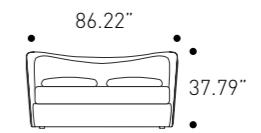

cod. WDAL33S

W 165 / 203 cm
H 107 cm
D 237 cm

W 64.96" / 79.92"
H 42.12"
D 93.30"

Mattress
W 153 D 200 cm
W 60.00" D 80.00"

King Size Bed

cod. WDAL39S

W 205 / 243 cm
H 107 cm
D 237 cm

W 80.7" / 95.67"
H 42.12"
D 93.30"

Lead time 2/3 business weeks

PIANCA

Night Area

Queen Size Bed

cod. WEMR33N

W 163 / 179 cm
H 96 cm
D 230 cm

W 64.17" / 70.47"
H 37.79"
D 90.55"

Mattress
W 153 D 200 cm
W 60.00" D 80.00"

King Size Bed

cod. WEMR39N

W 203 / 219 cm
H 96 cm
D 230 cm

W 79.92" / 86.22"
H 37.79"
D 90.55"

Mattress
W 193 D 200 cm
W 76.00" D 80.00"

Finish option 1

Cover

Bed with cover in
Aquarius 01 fabric;

W 62.99"
H 38.18"
D 84.65"

Mattress
W 153 D 200 cm
W 60.00" D 80.00"

King Size Bed

cod. WFMH39S

W 200 cm
H 97 cm
D 215 cm

W 78.74"
H 38.18"
D 84.65"

Mattress
W 193 D 200 cm
W 76.00" D 80.00"

Finish option 1