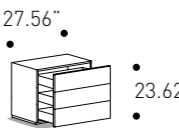

cod. 5P2S7

W 70 cm
H 60 cm
D 45 cm

W 27.56"
H 23.62"
D 17.72"