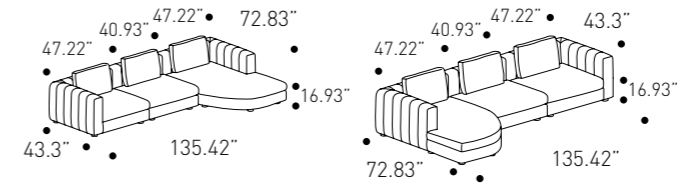

Design
Pier Luigi Frighetto

Lead time 2/3 business weeks

PIANCA

Living Area

Sectional

cod. CTOBRT (right)

W 344 cm
H 83 cm
D 185 cm

W 135.43"
H 32.67"
D 72.83"