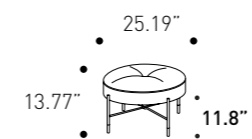

Ottoman

cod. TOJR0

W 64 cm
H 35 cm
D 64 cm

W 25.19"
H 13.77"
D 25.19"