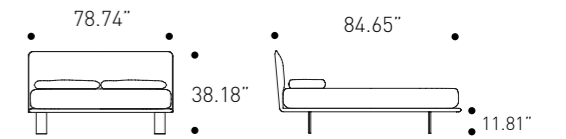

Filo up

Design
CRS Pianca

Lead time 2/3 business weeks

PIANCA

Night Area

Queen Size Bed

cod. WFMH33S

W 160 cm
H 97 cm
D 215 cm

W 62.99"
H 38.18"
D 84.65"

Mattress
W 153 D 200 cm
W 60.00" D 80.00"

King Size Bed

cod. WFMH39S

W 200 cm
H 97 cm
D 215 cm

W 78.74"
H 38.18"
D 84.65"

Mattress
W 193 D 200 cm
W 76.00" D 80.00"

Finish option 1