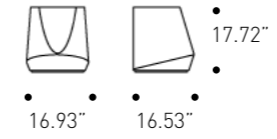

Side table

cod. 249969

W 43 cm
H 45 cm
D 42 cm

W 16.93"
H 17.72"
D 16.53"