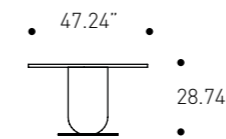

Tips

Matt Titanio metal

Ettore

Design
Calvi Brambilla

Lead time 2/3 business weeks

PIANCA

Living Area

Oval table