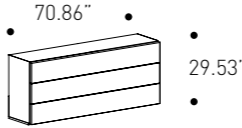

Design
CRS Pianca

Lead time 2/3 business weeks

PIANCA

Night Area

Dresser

cod. 5P2MLX

W 180 cm
H 75 cm
D 45 cm

W 70.87"
H 29.53"
D 17.72"