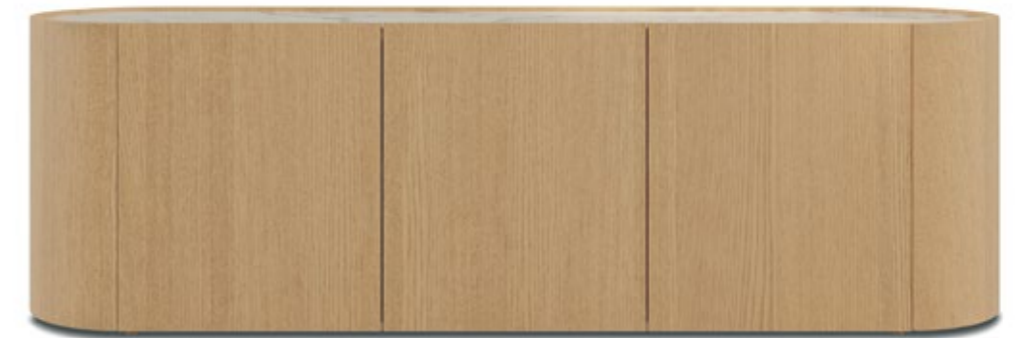

Top

Structure / Doors / Interior