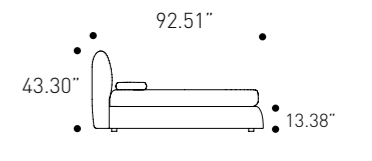

Queen Size Bed

King Size Bed

cod. WFHZ33S

cod. WFHZ39S

W 168 / 187 cm
H 110 cm
D 238 cm

W 208 / 227 cm
H 110 cm
D 238 cm

W 66.14" / 73.62"
H 43.30"
D 93.70"

W 81.89" / 89.37"
H 43.30"
D 93.70"

Piumotto

Design
Andrea Castrignano

Lead time 2/3 business weeks

PIANCA

Night Area

Queen Size Bed

cod. WPT833N

W 171 / 190 cm
H 110 cm
D 235 cm

W 67.32" / 74.80"
H 43.30"
D 92.51"

Mattress
W 153 D 200 cm
W 60.00" D 80.00"

King Size Bed

cod. WPT839N

W 213 / 231 cm
H 110 cm
D 235 cm

W 83.86" / 90.94"
H 43.30"
D 92.51"

Mattress
W 193 D 200 cm
W 76.00" D 80.00"