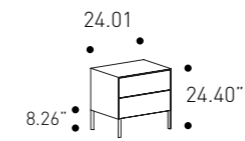

PIANCA

Night Area

Nightstands

cod. 2N2Y6B

W 61 cm
H 62 cm
D 45 cm

W 24.01"
H 24.40"
D 17.71"