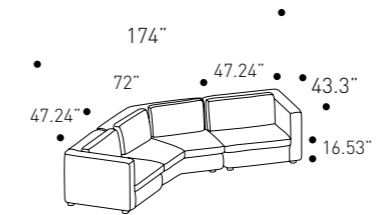

Sectional

cod. CNICE

W 442 cm
H 83 cm
D 149 cm

W 174"
H 32.67"
D 58.66"