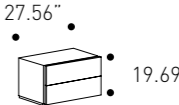

cod. 5P2N7

W 70 cm
H 50 cm
D 45 cm

W 27.56"
H 19.69"
D 17.72"