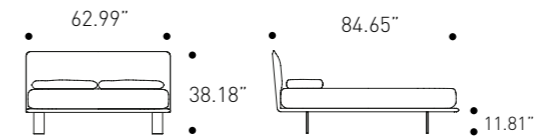

King Size Bed

cod. WEMR39N

W 203 / 219 cm
H 96 cm
D 230 cm

W 79.92" / 86.22"
H 37.79"
D 90.55"

Mattress
W 193 D 200 cm
W 76.00" D 80.00"

Finish option 1

Cover

Bed with cover in
Aquarius 01 fabric;

Filo up

Design
CRS Pianca

Lead time 2/3 business weeks

PIANCA

Night Area

Queen Size Bed

cod. WFMH33S

W 160 cm
H 97 cm
D 215 cm

W 62.99"
H 38.18"
D 84.65"

Mattress
W 153 D 200 cm
W 60.00" D 80.00"

King Size Bed

cod. WFMH39S

W 200 cm
H 97 cm
D 215 cm

W 78.74"
H 38.18"
D 84.65"

Mattress
W 193 D 200 cm
W 76.00" D 80.00"

Finish option 1