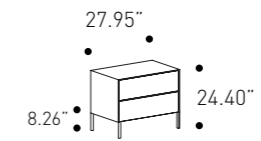

Night Area

Nightstands

cod. 2N2Y6B

W 61 cm
H 62 cm
D 45 cm

W 24.01"
H 24.40"
D 17.71"

cod. 2N2Y7B

W 71 cm
H 62 cm
D 45 cm

W 27.95"
H 24.40"
D 17.71"