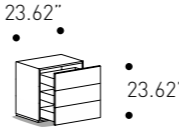

2-drawer nightstands

cod. 5P2N6

W 60 cm
H 50 cm
D 45 cm

W 23.62"
H 19.69"
D 17.72"

cod. 5P2N7

W 70 cm
H 50 cm
D 45 cm

W 27.56"
H 19.69"
D 17.72"

3-drawer nightstands