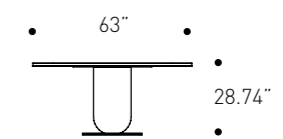

cod. T0Q240

W 240 cm
H 73 cm
D 120 cm

W 94.48"
H 28.74"
D 47.24"

Round table

cod. T0Q160

Ø 160 cm
H 73 cm

Ø 63"
H 28.74"

cod. T0R160 with Lazy Susan