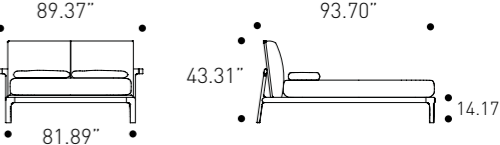

W 62.99"
H 38.18"
D 84.65"

Mattress
W 153 D 200 cm
W 60.00" D 80.00"

King Size Bed

cod. WFMH39S

W 200 cm
H 97 cm
D 215 cm

W 78.74"
H 38.18"
D 84.65"

Mattress
W 193 D 200 cm
W 76.00" D 80.00"

Finish option 1

Queen Size Bed

King Size Bed

cod. WFHZ33S

cod. WFHZ39S

W 168 / 187 cm
H 110 cm
D 238 cm

W 208 / 227 cm
H 110 cm
D 238 cm

W 66.14" / 73.62"
H 43.30"
D 93.70"

W 81.89" / 89.37"
H 43.30"
D 93.70"

W 67.32" / 74.80"
H 43.30"
D 92.51"

Mattress
W 153 D 200 cm
W 60.00" D 80.00"

King Size Bed

cod. WPT839N

W 213 / 231 cm
H 110 cm
D 235 cm

W 83.86" / 90.94"
H 43.30"
D 92.51"

Mattress
W 193 D 200 cm
W 76.00" D 80.00"