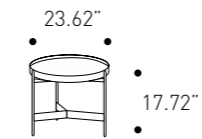

Living Area

Abaco Tall

cod. T0A6A
metal coffee table
with finishing top in
marble glass or
metal

cod. T0A60
lacquered coffee
table

Ø 60 H 45 cm
Ø 23.62" H 17.72"

Abaco Medium

cod. T0A7B
metal coffee table
with finishing top in
marble glass or
metal