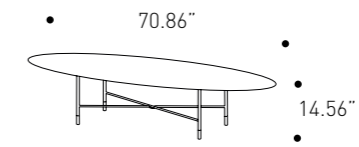

W 42 cm
H 47 cm
D 42 cm

W 16.53"
H 18.50"
D 16.53"

Elliptical coffee table

cod. T0JE1

W 180 cm
H 37 cm
D 60 cm

W 70.86"
H 14.56"
D 23.62"

Mambo elliptical coffee table
Finish option 1

Mambo elliptical coffee table
Finish option 2