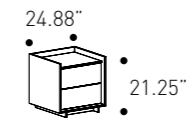

W 60.23"
H 29.13"
D 20.47"

Nightstands

cod. 2E356

W 63 cm
H 54 cm
D 52 cm

W 24.88"
H 21.25"
D 20.47"

Finish option 1

Dresser and nightstand. Canaletto Walnut wood veneer structure. Seta matt lacquered top and drawer fronts;