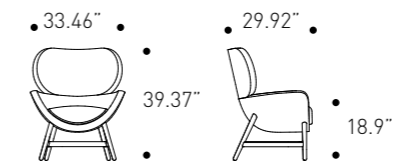

Design
Calvi Brambilla

Lead time 2/3 business weeks

PIANCA

Living Area

Armchair

cod. D9LA015

W 85 cm
H 100 cm
D 76 cm

W 33.46"
H 39.37"
D 29.92"