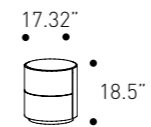

Night Area

2-drawer nightstand

cod. 2T2V5Z

Ø 44 H 47 cm
Ø 17.32" H 18.5"

Finish option 1

2-drawer nightstand.
Mirto high gloss
lacquered structure.
Matt Titanio plinth.
Matt Calacatta marble
glass top;

Structure