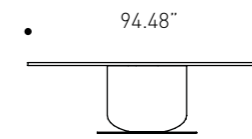

Ettore

Design
Calvi Brambilla

Lead time 2/3 business weeks

PIANCA

Living Area

Oval table

cod. T0Q240

W 240 cm
H 73 cm
D 120 cm

W 94.48"
H 28.74"
D 47.24"

Round table

cod. T0Q160

Ø 160 cm
H 73 cm

Ø 63"
H 28.74"

cod. T0R160 with Lazy Susan

Ø 160 cm
H 73 cm

Ø 63"
H 29.13"