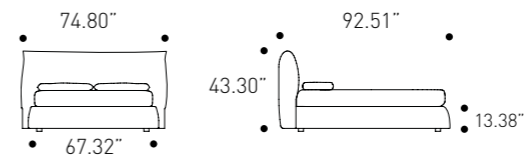

Queen Size Bed

King Size Bed

cod. WFHZ33S

cod. WFHZ39S

W 168 / 187 cm
H 110 cm
D 238 cm

W 208 / 227 cm
H 110 cm
D 238 cm

W 66.14" / 73.62"
H 43.30"
D 93.70"

W 81.89" / 89.37"
H 43.30"
D 93.70"

Mattress
W 153 D 200 cm
W 60.00" D 80.00"

Mattress
W 193 D 200 cm
W 76.00" D 80.00"

Finish

Bed with cover in Fenice 62 Fabric, structure in Walnut stained Ash;

Cover

Fenice 62

Structure

Walnut stained Ash

Piumotto

Design
Andrea Castrignano

Lead time 2/3 business weeks

PIANCA

Night Area

Queen Size Bed

cod. WPT833N

W 171 / 190 cm
H 110 cm
D 235 cm

W 67.32" / 74.80"
H 43.30"
D 92.51"

Mattress
W 153 D 200 cm
W 60.00" D 80.00"

King Size Bed

cod. WPT839N

W 213 / 231 cm
H 110 cm
D 235 cm

W 83.86" / 90.94"
H 43.30"
D 92.51"

Mattress
W 193 D 200 cm
W 76.00" D 80.00"