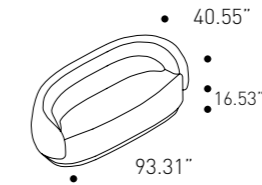

cod. D9PE231

W 237 cm
H 81 cm
D 103 cm

W 93.31"
H 31.88"
D 40.55"