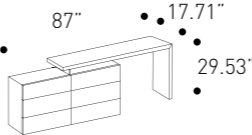

cod. P221 composition (reversible)

W 221 cm
H 75 cm
D 45 cm

W 87"
H 29.53"
D 17.71"

Domino desk

W 160 cm
H 75 cm
D 45 cm

W 63"
H 29.53"
D 17.71"

People dresser

W 140 cm
H 60 cm
D 45 cm