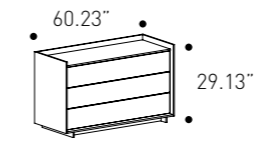

Dresser

cod. 2E371

W 153 cm
H 74 cm
D 52 cm

W 60.23"
H 29.13"
D 20.47"