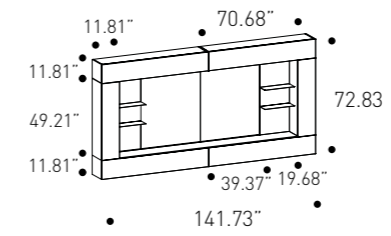

Design
CRS Pianca

Lead time 2/3 business weeks

PIANCA

Living Area

Wall unit

cod. WU360

W 360 cm
H 185 cm
D 35 cm

W 141.73"
H 72.83"
D 13.77"