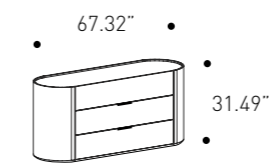

PIANCA

Night Area

**3-drawer dresser
with plinth**