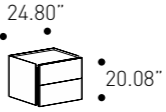

PIANCA

Night Area

Dresser

Nightstands