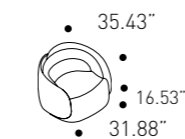

cod. D9PE291

W 297 cm
H 81 cm
D 142 cm

W 116.93"
H 31.88"
D 55.90"

Armchair with fixed base

cod. D9PE011

W 100 cm
H 81 cm
D 90 cm

W 39.37"
H 31.88"
D 35.43"

Armchair with swivelling base