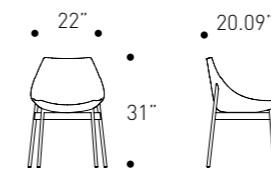

Chair

cod. 01162

W 58 cm
H 81 cm
D 53 cm

W 22"
H 31"
D 20.09"