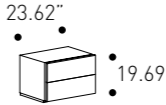

2-drawer nightstands

cod. 5P2N6

W 60 cm
H 50 cm
D 45 cm

W 23.62"
H 19.69"
D 17.72"