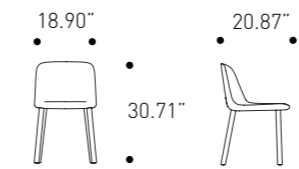

Design
Philippe Tabet

Lead time 2/3 business weeks

PIANCA

Living Area

Chair

cod. 01187

W 48 cm
H 78 cm
D 53 cm

W 18.90"
H 30.71"
D 20.87"