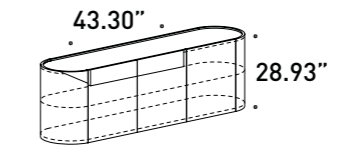

cod. DS01

W 230 cm
H 73 cm
D 55 cm

W 90.55"
H 28.93"
D 21.65"

Drawer module:

W 110 cm
H 10 cm
D 45 cm

W 43.30"
H 3.93"
D 17.71"