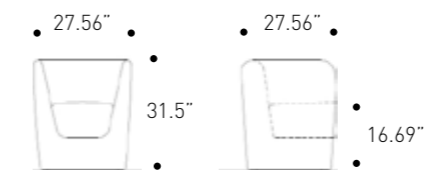

Nero matt lacquer

Oplà

Design
CRS Pianca

Lead time 2/3 business weeks

PIANCA

Living Area

Armchair

cod. D90P000