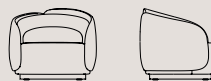

Info tecniche / Technical info

Peonia

Poltrona

L 100, H 81, P 90 cm

Armchair

W 39.37", H 31.89", D 35.43"

Divano

L 200, H 81, P 90 cm

L 230, H 81, P 90 cm

Sofa

W 78.74", H 31.89", D 35.43"

W 90.55", H 31.89", D 35.43"

Divano Penisola (Dx/Sx)

L 290, H 81, P 146 cm

Peninsula Sofa (Rgt/Lft)

W 114.17", H 31.89", D 57.48"

DX / RGT

SX / LFT