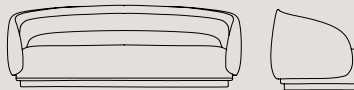

Info tecniche / Technical info

Peonia

Poltrona

L 100, H 81, P 90 cm

Armchair

W 39.37", H 31.89", D 35.43"

Divano

L 200, H 81, P 90 cm

L 230, H 81, P 90 cm

Sofa

W 78.74", H 31.89", D 35.43"

W 90.55", H 31.89", D 35.43"

Divano Penisola (Dx/Sx)

L 290, H 81, P 146 cm

Peninsula Sofa (Rgt/Lft)

W 114.17", H 31.89", D 57.48"

DX / RGT

SX / LFT