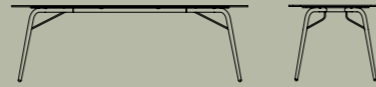

EN Spacious, versatile Eolo is a classic rectangular table with four legs, ideal for open air dining. It is the perfect partner for the Levante collection chairs. Both have a frame made of stainless steel tube, an enduring material that guarantees stability. The stoneware top, available in three different colours, has smooth, rounded corners, reflecting the design concept that permeates the entire outdoor collection with its soft curves. The gently-splayed table legs are available in Espresso or Seta paint finish.

Eolo tavolo outdoor, piano Gres Naturale, gambe in finitura 44 Espresso. Levante sedie. / Eolo outdoor table, Gres Naturale top, legs in finish 44 Espresso. Levante chairs.

Eolo tavolo outdoor rotondo, piano Vetro Martellato Piombo, gambe in finitura 44 Espresso. Maestrale sedie. / Eolo outdoor round table, Piombo Hammered glass top, legs in finish 44 Espresso. Maestrale chairs.

Eolo by Pier Luigi Frighetto

Tavolo rettangolare
L 230, H 74, P 100 cm

Rectangular table
W 99.55", H 29.13", D 39.37"

Tavolo quadrato
L 120, H 74, P 120 cm

Square table
W 47.24", H 29.13", D 47.24"

Tavolo rotondo
L 150, H 74, P 150 cm