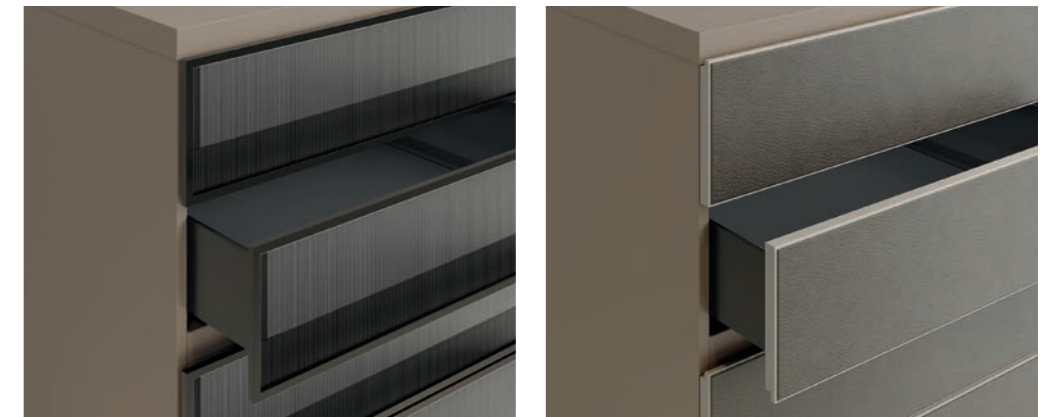

- 3 — Miro frontale vetro con cornice metallo / Miro glass front with metal frame
- 4 — Pelle sintetica / Synthetic leather