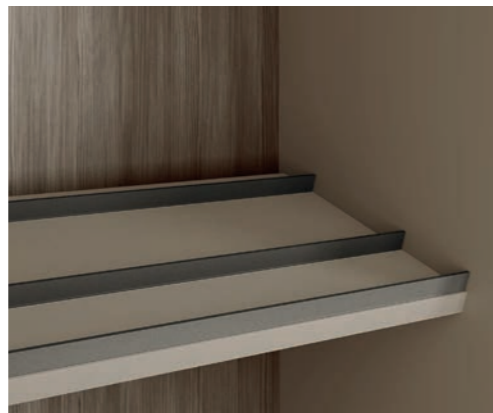

Ripiani portascarpe / Shoe shelves

1 — Ripiano portascarpe
legno / Wooden shoe
shelf

2 — Ripiano portascarpe
con battitacco in metallo
/ Shoe shelf with metal
shoe stopper

Purificatore / Air Purifier

1 — Purificatore d'aria /
Air purifier

Cassettiere con ruote / Drawer units on castors

1 — Cassettiere
autoportanti con ruote /
Drawer unit on castors