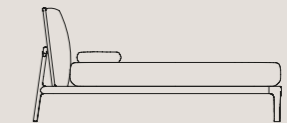

Bed with upholstered headboard

<i>mattress size</i>		<i>headboard H 43.30"</i>	
W 60.00"	D 80.00"	W 66.14"/73.62"	D 93.70"
W 63.00"	D 80.00"	W 68.90"/76.38"	D 93.70"
W 72.00"	D 80.00"	W 76.77"/84.25"	D 93.70"
W 76.00"	D 80.00"	W 81.89"/89.37"	D 93.70"

Panca

L 154 - 161 - 181 - 194 cm
P 40, H 46 cm

Bench

W 60.63" - 63.38" - 71.26"
- 76.38"
D 15.75", H 18.11"

Finiture / Finishes

Struttura

In legno massello di Frassino tinto o in legno massello di Canaletto