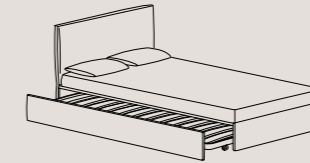

Bed with trundle

<i>mattress size</i>		<i>headboard H 37.40"</i>		<i>platform bed H 12.60"</i>	
W 35.00"	D 75.00"	W 37.79"	D 80.71"	W 36.61"	D 77.16"
W 35.00"	D 80.00"	W 37.79"	D 84.64"	W 36.61"	D 81.10"
W 47.00"	D 75.00"	W 49.61	D 80.71"	W 48.42"	D 77.16"
W 47.00"	D 80.00"	W 49.61	D 84.64"	W 48.42"	D 81.10"