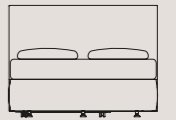

Bed with trundle

<i>mattress size</i>		<i>headboard H 37.40"</i>		<i>platform bed H 12.60"</i>	
W 35.00"	D 75.00"	W 37.79"	D 80.71"	W 36.61"	D 77.16"
W 35.00"	D 80.00"	W 37.79"	D 84.64"	W 36.61"	D 81.10"
W 47.00"	D 75.00"	W 49.61	D 80.71"	W 48.42"	D 77.16"
W 47.00"	D 80.00"	W 49.61	D 84.64"	W 48.42"	D 81.10"