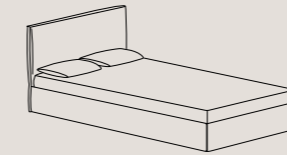

Bed with trundle

<i>mattress size</i>		<i>headboard H 37.40"</i>		<i>platform bed H 12.60"</i>	
W 35.00"	D 75.00"	W 37.79"	D 80.71"	W 36.61"	D 77.16"
W 35.00"	D 80.00"	W 37.79"	D 84.64"	W 36.61"	D 81.10"
W 47.00"	D 75.00"	W 49.61	D 80.71"	W 48.42"	D 77.16"
W 47.00"	D 80.00"	W 49.61	D 84.64"	W 48.42"	D 81.10"