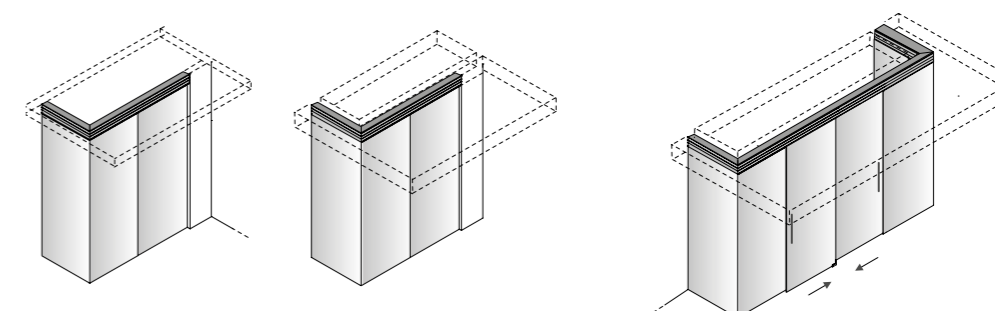

L min 138 max 600 cm
W min 54.33" max 236.22"

Pannelli fissi divisori

^{EN} Fixed panels dividers

Pannello fisso divisorio,
^{EN} Fixed panel divider

L min 70 max 600 cm
W min 27.56" max 236.22"

Angolari

^{EN} Corner

Pannello fisso soffitto,
^{EN} Ceiling mounted fixed panel

L min 70 max 600 cm
W min 27.56" max 236.22"

Pannello fisso ad incasso,
^{EN} Recessed fixed panel

L min 70 max 600 cm
W min 27.56" max 236.22"

2 pannelli fissi e 2 ante su binario birotaia a soffitto,
^{EN} 2 fixed panels and 2 doors on recessed double track