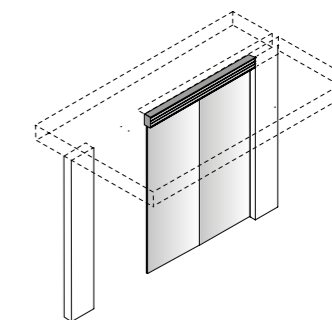

L min 135 max 600 cm
W min 53.15" max 236.22"

Binario monorotaia + pannello fisso

^{EN} Single track + fixed panel

A soffitto,
^{EN} Ceiling mounted

L min 138 max 600 cm
W min 54.33" max 236.22"

Ad incasso,
^{EN} Recessed

L min 138 max 600 cm
W min 54.33" max 236.22"

PIANCA

Sistemi Notte
^{EN} Night Systems

Binario birotaia

^{EN} Double track

A soffitto,
^{EN} Ceiling mounted

L min 138 max 600 cm
W min 54.33" max 236.22"

Ad incasso,
^{EN} Recessed

L min 138 max 600 cm
W min 54.33" max 236.22"

Pannelli fissi divisori

^{EN} Fixed panels dividers

Pannello fisso divisorio,
^{EN} Fixed panel divider

L min 70 max 600 cm
W min 27.56" max 236.22"

Angolari

^{EN} Corner

Pannello fisso soffitto,
^{EN} Ceiling mounted fixed panel

L min 70 max 600 cm
W min 27.56" max 236.22"

Pannello fisso ad incasso,
^{EN} Recessed fixed panel

L min 70 max 600 cm
W min 27.56" max 236.22"

2 pannelli fissi e 2 ante su binario birotaia a soffitto,
^{EN} 2 fixed panels and 2 doors on recessed double track