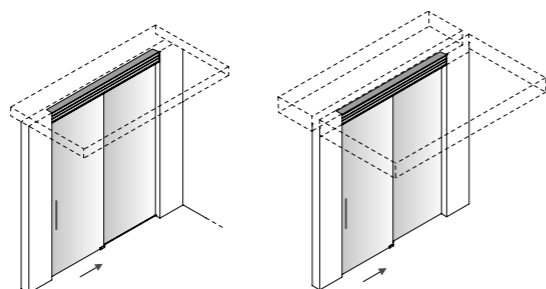

^{EN} The major features of the sliding door Vista are the total lack of frames or the very thin perimetral profile and it's modularity to the centimeter, in order to separate or join spaces.

Info tecniche

Binario monorotaia

^{EN} Single track

A parete,
^{EN} Wall mounted

L min 135 max 600 cm
W min 53.15" max 236.22"

A soffitto,
^{EN} Ceiling mounted

L min 135 max 600 cm
W min 53.15" max 236.22"

Ad incasso,
^{EN} Recessed

L min 135 max 600 cm
W min 53.15" max 236.22"

Binario monorotaia + pannello fisso

^{EN} Single track + fixed panel

A soffitto,
^{EN} Ceiling mounted

L min 138 max 600 cm
W min 54.33" max 236.22"

Ad incasso,
^{EN} Recessed