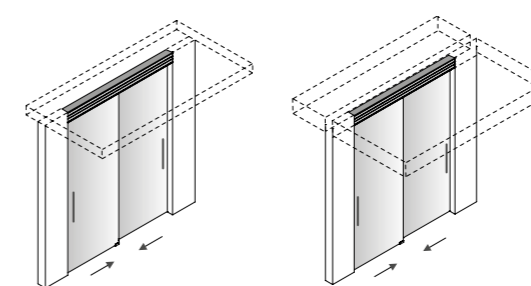

Binario monorotaia

^{EN} Single track

A parete,
^{EN} Wall mounted

L min 135 max 600 cm
W min 53.15" max 236.22"

A soffitto,
^{EN} Ceiling mounted

L min 135 max 600 cm
W min 53.15" max 236.22"

Ad incasso,
^{EN} Recessed

L min 135 max 600 cm
W min 53.15" max 236.22"

Binario monorotaia + pannello fisso

^{EN} Single track + fixed panel

A soffitto,
^{EN} Ceiling mounted

L min 138 max 600 cm
W min 54.33" max 236.22"

Ad incasso,
^{EN} Recessed

L min 138 max 600 cm
W min 54.33" max 236.22"

PIANCA

Sistemi Notte
^{EN} Night Systems

Binario birotaia

^{EN} Double track

A soffitto,
^{EN} Ceiling mounted

L min 138 max 600 cm
W min 54.33" max 236.22"

Ad incasso,
^{EN} Recessed