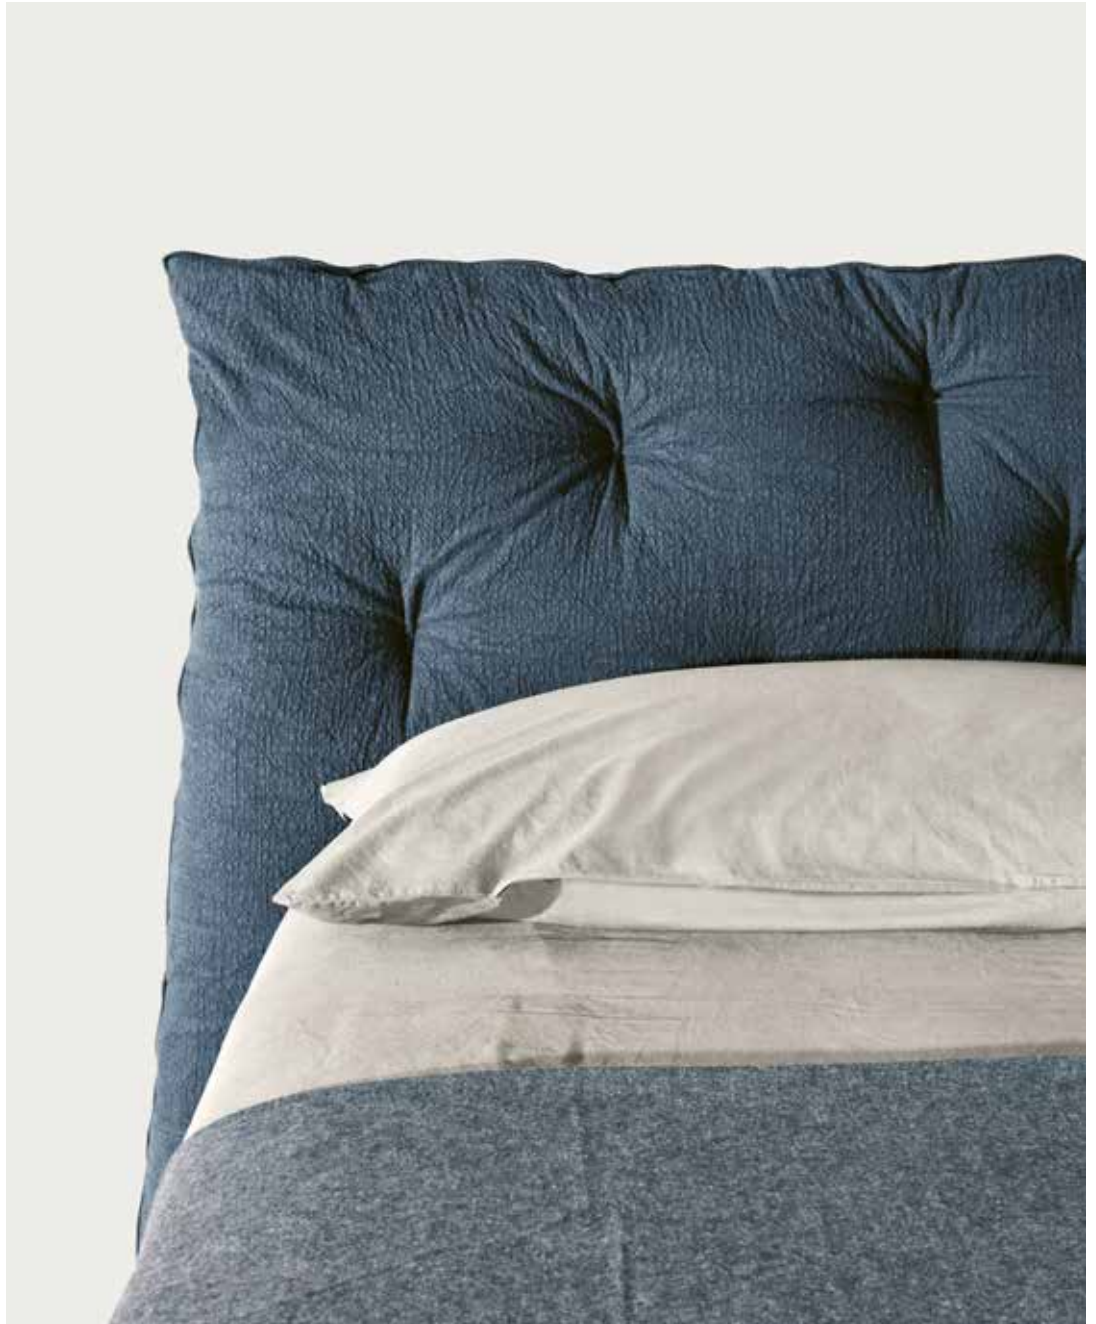

^{EN} Renewed and redefined, tradition is dressed up with contemporary, beautifully-fashioned accents. This imposing, refined design is dominated by the charm and prestige of the tufted finish, sewn strictly by hand. This finish goes beyond the classic, diamond-shaped pattern, following its own original, asymmetric design and informally dynamic style. The already large and magnificent headboard is even taller and more majestic in the Maxi version.

Impunto

Designer
Pianca Studio

Finiture ^{EN} **Finishes**

Rivestimento, ^{EN} Cover

Tessuto, Pelle,
Pelle Sintetica
^{EN} Fabric, Leather,
Synthetic Leather

Piedi, ^{EN} Feet

Nylon nero, ^{EN} Black
nylon

Impunto*