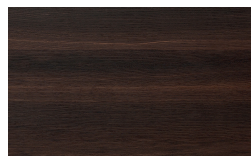

Finiture

FR Finitions

Woody

Designer
Studio Metrica

Structure et Top

Bois

Borgogna