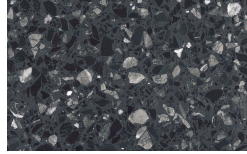

PIANCA

Fixed top

Glasses

Terrazzo

Balanzone

Marble Glass

Lacquered Glasses

Glasses

Woods