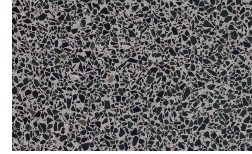

PIANCA

Fixed top

Glasses

Terrazzo

Rugantino

Marble Glass

Lacquered Glasses

Glasses

Woods