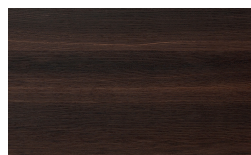

Finiture EN Finishes

Confluence

Designer
Xavier Lust

Top
Fenix

Bianco

Nero

Woods

Borgogna

Frassino Antracite

PIANCA

PIANCA

Metal Finishes

Titanio

Structure

Woods

Borgogna

Frassino Antracite

Metal Finishes

Titanio

Varnished Metal

Bianco

Nero

* Opaco o Lucido, ^{EN} Matt or High Gloss

** Solo per telaio anta Milano, ^{EN} Only for Milano door frame