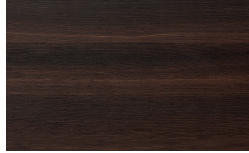

Finiture EN Finishes

Confluence

Designer
Xavier Lust

Top
Fenix

Bianco

Nero

Woods

Borgogna

Frassino Antracite

PIANCA

PIANCA

Metal Finishes

Titanio

Structure

Woods

Borgogna

Frassino Antracite

Metal Finishes

Titanio

Varnished Metal

Bianco

Nero

* Opaco o Lucido, ^{EN} Matt or High Gloss

** Solo per telaio anta Milano, ^{EN} Only for Milano door frame