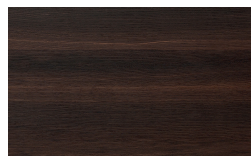

Finiture

EN Finishes

Enea

Designer
Luciano Marson

Structure

Woods

Borgogna