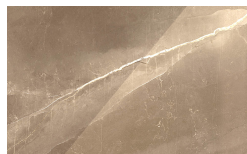

Farinella

Rugantino

Marble Glass

Calacatta

Amani

Sahara

Lacquered Glasses

Bianco lacquered

Seta lacquered

Roccia lacquered

Piombo lacquered

PIANCA

* Opaco o Lucido, ^{EN} Matt or High Gloss

** Solo per telaio anta Milano, ^{EN} Only for Milano door frame

° Alaska Laccato, ^{EN} Lacquered Alaska

PIANCA