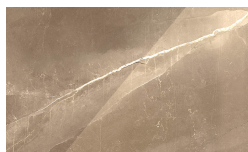

PIANCA

Marbles

Terrazzo

Finishing Top for metal or lacquered top

Hard Leather

Metal Finishes

Mirrors

Marble Glass

Amani

Lacquered Glasses