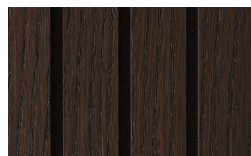

Finiture

EN Finishes

Channeled Wall Panels

Structure

Woods

Borgogna