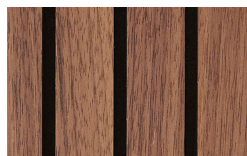

Finiture

EN Finishes

Channeled Wall Panels

Structure

Woods

Canaletto

PIANCA