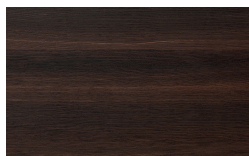

Finiture

EN Finishes

Logos

Designer
Calvi Brambilla

Structure and external fronts

Woods

Borgogna