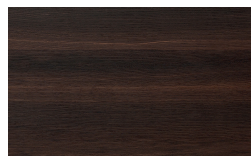

Finiture

EN Finishes

Woody

Designer
Studio Metrica

Structure and Top

Woods

Borgogna