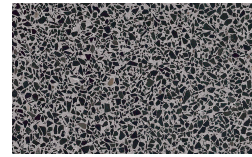

PIANCA

Fixed top

Glasses

Terrazzo

Rugantino

Marble Glass

Lacquered Glasses

Glasses

Woods