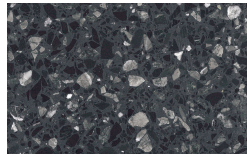

PIANCA

Fixed top

Glasses

Terrazzo

Balanzone

Marble Glass

Lacquered Glasses

Glasses

Woods