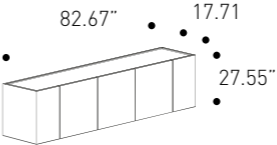

Sideboard

cod. 00D47PP

W 210 cm
H 70 cm
D 45 cm

W 82.67"
H 27.55"
D 17.71"

External structure

Internal

Top