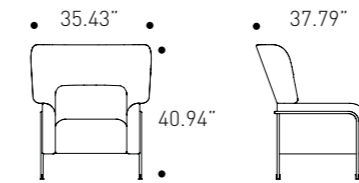

Armchair

cod. D9PL090

W 90 cm
H 104 cm
D 96 cm

W 35.43"
H 40.94"
D 37.79"

Cover

Fenice 62