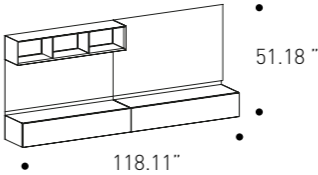

Wall Unit

cod. WU065

W 300 cm
H 130 cm
D 45 cm

W 118.11"
H 51.18"
D 17.71"

Wall Panels

Open Modules

Flap-door Modules

People TV composition
Finishes variant 1
See image, page 40-41