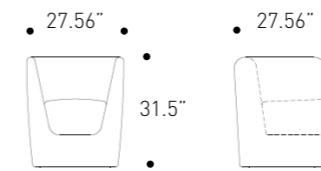

Walnut

Finishes variant 3

Dresser available in Borgogna wood veneer;

Structure

Borgogna

Armchair

cod. D9PL090

W 70 cm
H 80 cm
D 70 cm