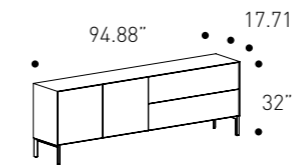

PIANCA

Living Area

Sideboard

cod.007K6T3B

W 241 cm
H 82 cm
D 45 cm

W 94.88"
H 32"
D 17.71"

Norma sideboard
Finishes variant 1
See image, page 80-81

Structure