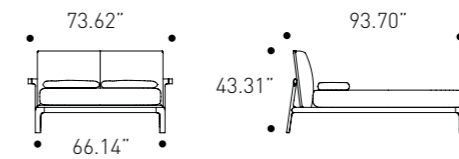

Queen Size Bed

cod. WFHZ33S

W 168 / 187 cm
H 110 cm
D 238 cm

W 66.14" - 73.62"
H 43.31"
D 93.70"

Mattress
W 153 D 200 cm
W 60.00" D 80.00"

King Size Bed

cod. WFHZ39S

W 208 / 227 cm
H 110 cm
D 238 cm