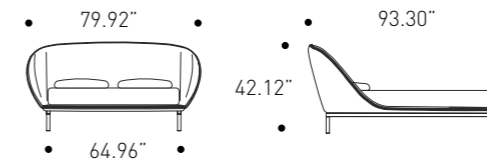

Domenica

Design
Simone Bonanni

Lead time 2/3 business weeks

PIANCA

Night Area

Queen Size Bed

cod. WDAL33S

W 165 / 203 cm
H 107 cm
D 237 cm

W 64.96" / 79.92"
H 42.12"
D 93.30"

Mattress
W 153 D 200 cm
W 60.00" D 80.00"

King Size Bed

cod. WDAL39S

W 205 / 243 cm
H 107 cm
D 237 cm

W 80.7" / 95.67"
H 42.12"
D 93.30"

Mattress
W 193 D 200 cm
W 76.00" D 80.00"