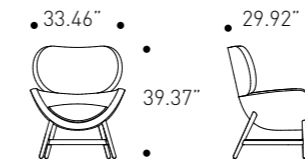

PIANCA

Living Area

Armchair

cod. D9LA015

W 85 cm
H 100 cm
D 76 cm

W 33.46"
H 39.37"
D 29.92"

Cover

Nabuk 47