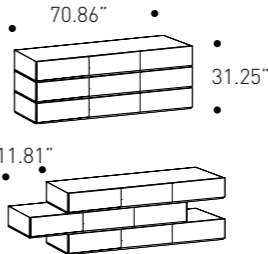

PIANCA

Night Area

Dressers

Nightstands

cod. P180/20

W 180 cm
H 80 cm
D 45 cm

W 70.86"
H 31.25"
D 17.71"