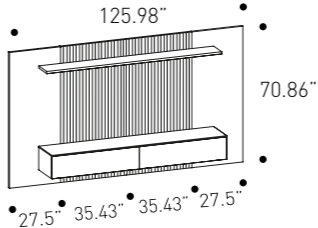

Wall Unit

cod. WU380

W 320 cm
H 180 cm
D 45 cm

W 125.98"
H 70.86"
D 17.71"

Finishes variant 1

Image page 50-51
Spazio TV wall unit composition with 2 channeled wall panels and 2 plain wall panels in Borgogna wood veneer, flap-doors module in Roccia matt lacquer, shelf with LED lighting in Roccia matt lacquer;

Wall Panels

Flap-door module

Shelf