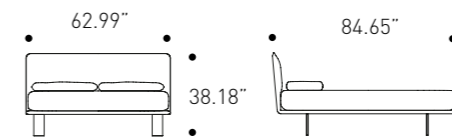

Queen Size Bed

cod. WFLC33S

W 160 cm
H 97 cm
D 215 cm

W 62.99"
H 38.18"
D 84.65"

Mattress
W 153 D 200 cm
W 60.00" D 80.00"

King Size Bed

cod. WFLC39S

W 200 cm
H 97 cm
D 215 cm