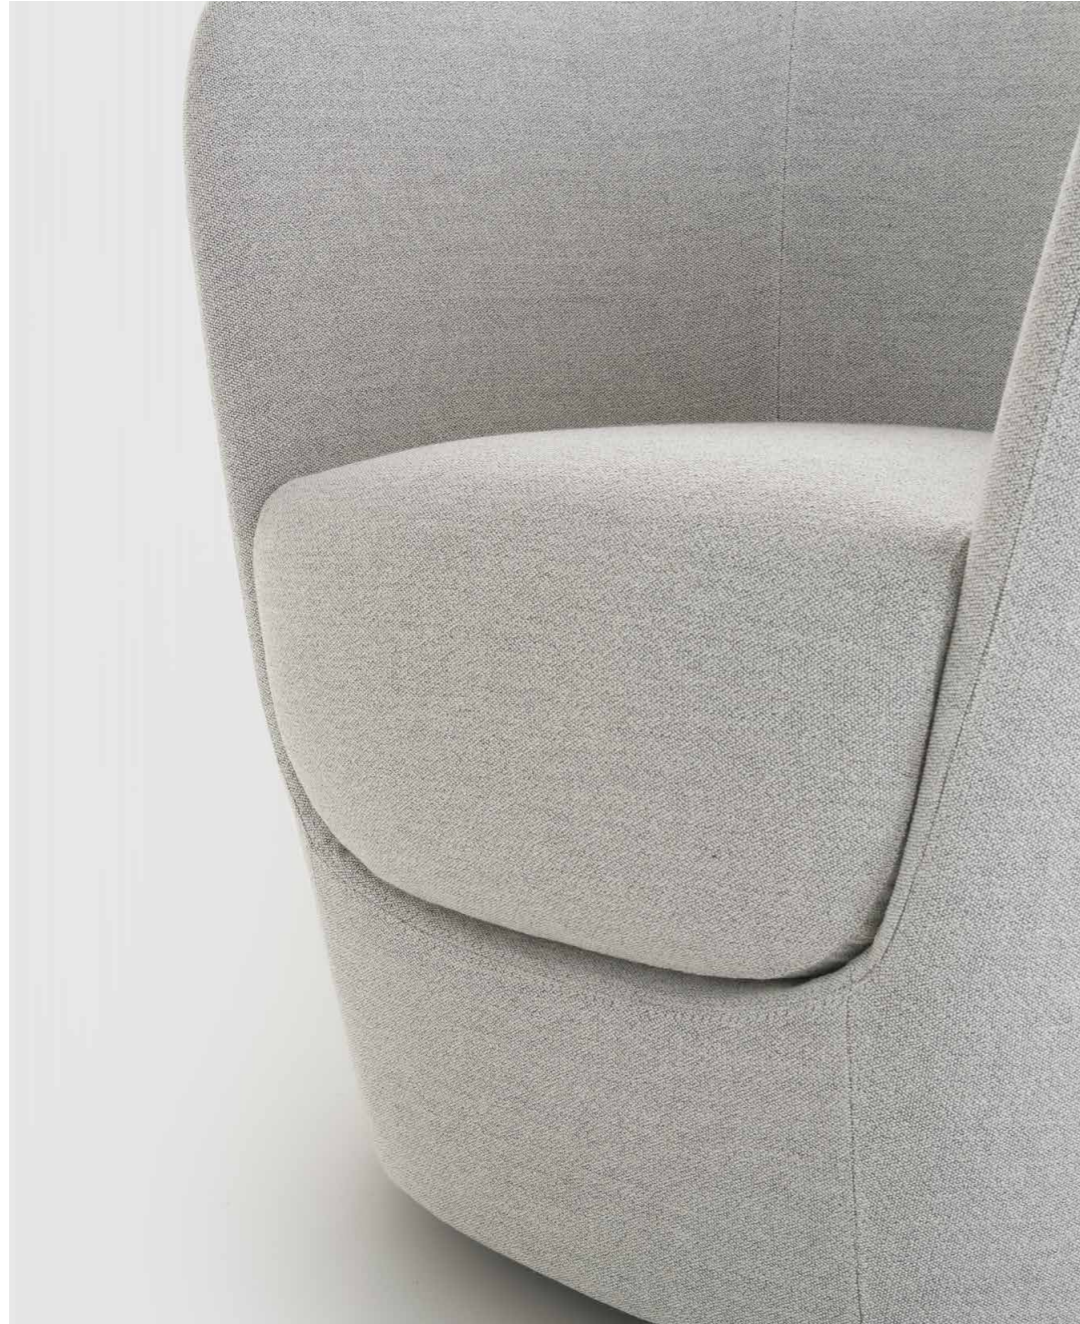

Walnut

Finishes variant 3

Dresser available in Borgogna wood veneer;

Structure

Borgogna

Armchair

cod. D9PL090

W 70 cm
H 80 cm
D 70 cm