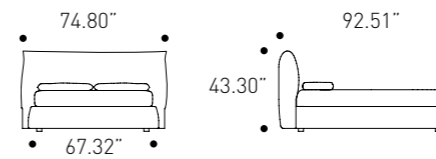

Design
Andrea Castrignano

Lead time 2/3 business weeks

PIANCA

Night Area

Queen Size Bed

cod.WPT833N

W 171 / 190 cm
H 110 cm
D 235 cm

W 67.32\" / 74.80\"
H 43.30\"
D 92.51\"