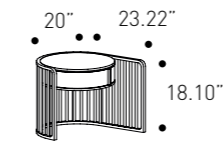

Nightstands