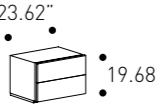

Dressers

Nightstands

cod. P180/20

W 180 cm
H 80 cm
D 45 cm

W 70.86"
H 31.25"
D 17.71"

cod. 5P2MLX

W 180 cm
H 75 cm
D 45 cm

W 70.87"
H 29.53"
D 17.71"