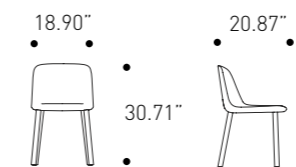

Base

Glossy Titanio metal

Chair

cod. 01187

W 48 cm
H 78 cm
D 53 cm

W 18.90"
H 30.71"
D 20.87"

Cover

Supersuede 86