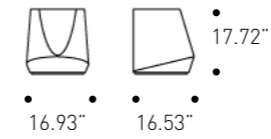

Structure Cover

Supersuede 63

Mirror Frame

Glossy Titanio metal

Side Table

cod. 249969

W 43 cm
H 45 cm
D 42 cm

W 16.93"
H 17.72"
D 16.53"