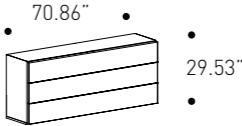

Dressers

Nightstands

cod. P180/20

W 180 cm
H 80 cm
D 45 cm

W 70.86"
H 31.25"
D 17.71"

cod. 5P2MLX

W 180 cm
H 75 cm
D 45 cm

W 70.87"
H 29.53"
D 17.71"