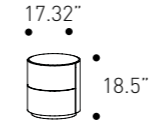

2-drawers module