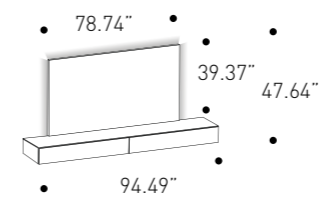

Wall Unit

cod. TVS20

W 240 cm
H 121 cm
D 45 cm

W 94.49"
H 47.64"
D 17.71"