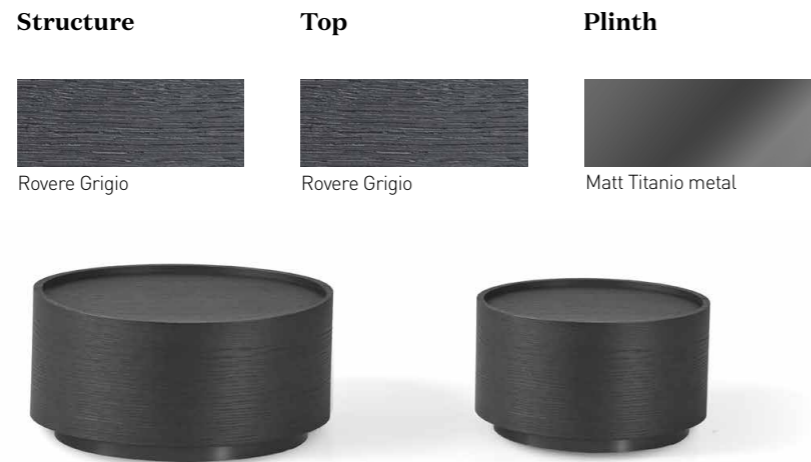

Finishes variant 3

One-drawer nightstand available in Rovere Grigio wood veneer structure and top with matt Titanio metal plinth;