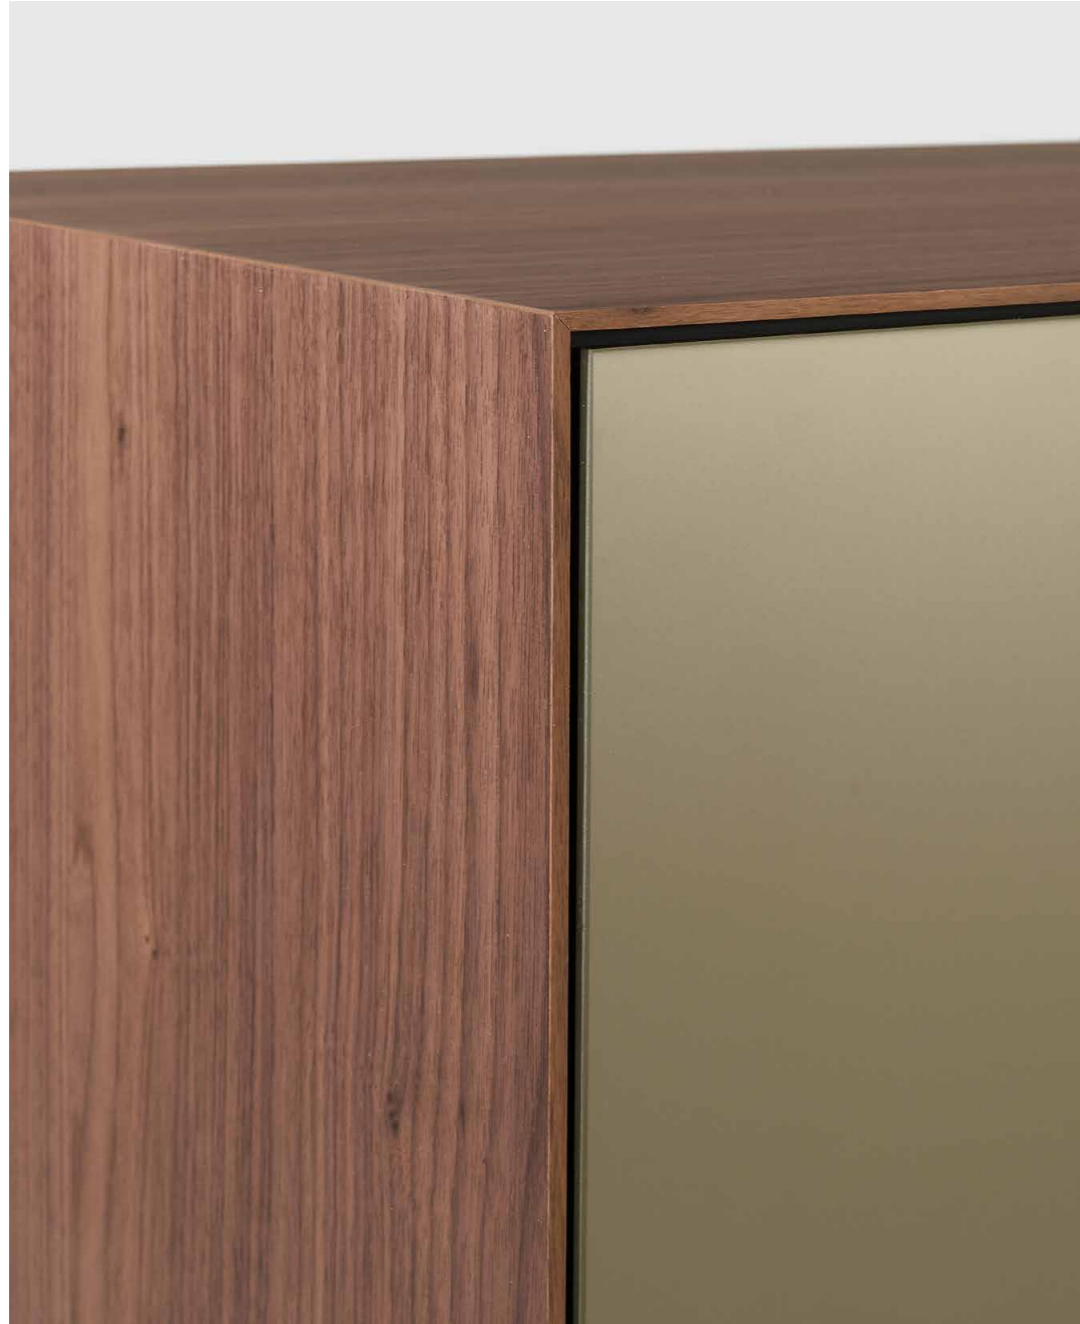

PIANCA

Living Area

Sideboard

cod.007K6T3B

W 241 cm
H 82 cm
D 45 cm

W 94.88"
H 32"
D 17.71"

Norma sideboard
Finishes variant 1
See image, page 80-81

Structure