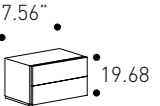

People

Design
Pianca Studio

Lead time 2/3 business weeks

PIANCA

Night Area

Dressers

Nightstands

W 180 cm
H 80 cm
D 45 cm

W 70.86"
H 31.25"
D 17.71"

W 180 cm
H 75 cm
D 45 cm

W 70.87"
H 29.53"
D 17.71"

W 60 cm
H 50 cm
D 45 cm

W 23.62"
H 19.68"
D 17.72"

cod. 5P2N7

W 70 cm
H 50 cm
D 45 cm

W 27.56"
H 19.68"
D 17.72"

Structure

People casegoods
Finishes variant 1
See image, page124-125

Seta matt lacquer