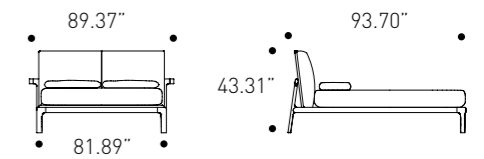

Queen Size Bed

cod. WFHZ33S

W 168 / 187 cm
H 110 cm
D 238 cm

W 66.14" - 73.62"
H 43.31"
D 93.70"

Mattress
W 153 D 200 cm
W 60.00" D 80.00"

King Size Bed

cod. WFHZ39S

W 208 / 227 cm
H 110 cm
D 238 cm