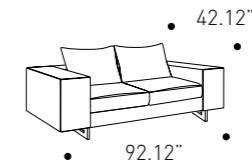

W 305 cm
H 73 cm
D 96 cm

W 120.08"
H 29.13"
D 37.79"

Armchair

cod. D9AL060

W 107 cm
H 73 cm
D 76 cm

W 42.12"
H 29.13"
D 29.92"

All-in sofa and armchair
Finishes variant 1
See image, page 6-7

Cover

Lead time 2/3 business weeks

PIANCA

Living Area

Sofa with adjustable backrest

cod. D9DU274

W 274 cm
H 88 cm
D 107 cm

W 107.87"
H 34.64"
D 42.12"

cod. D9DU234

W 234 cm
H 88 cm
D 107 cm

W 92.12"
H 34.64"
D 42.12"

Duo sofa
Finishes variant 1
See image, page 26-27

Cover

Aries 12

Feet

Glossy Titanio metal

Finishes variant 1