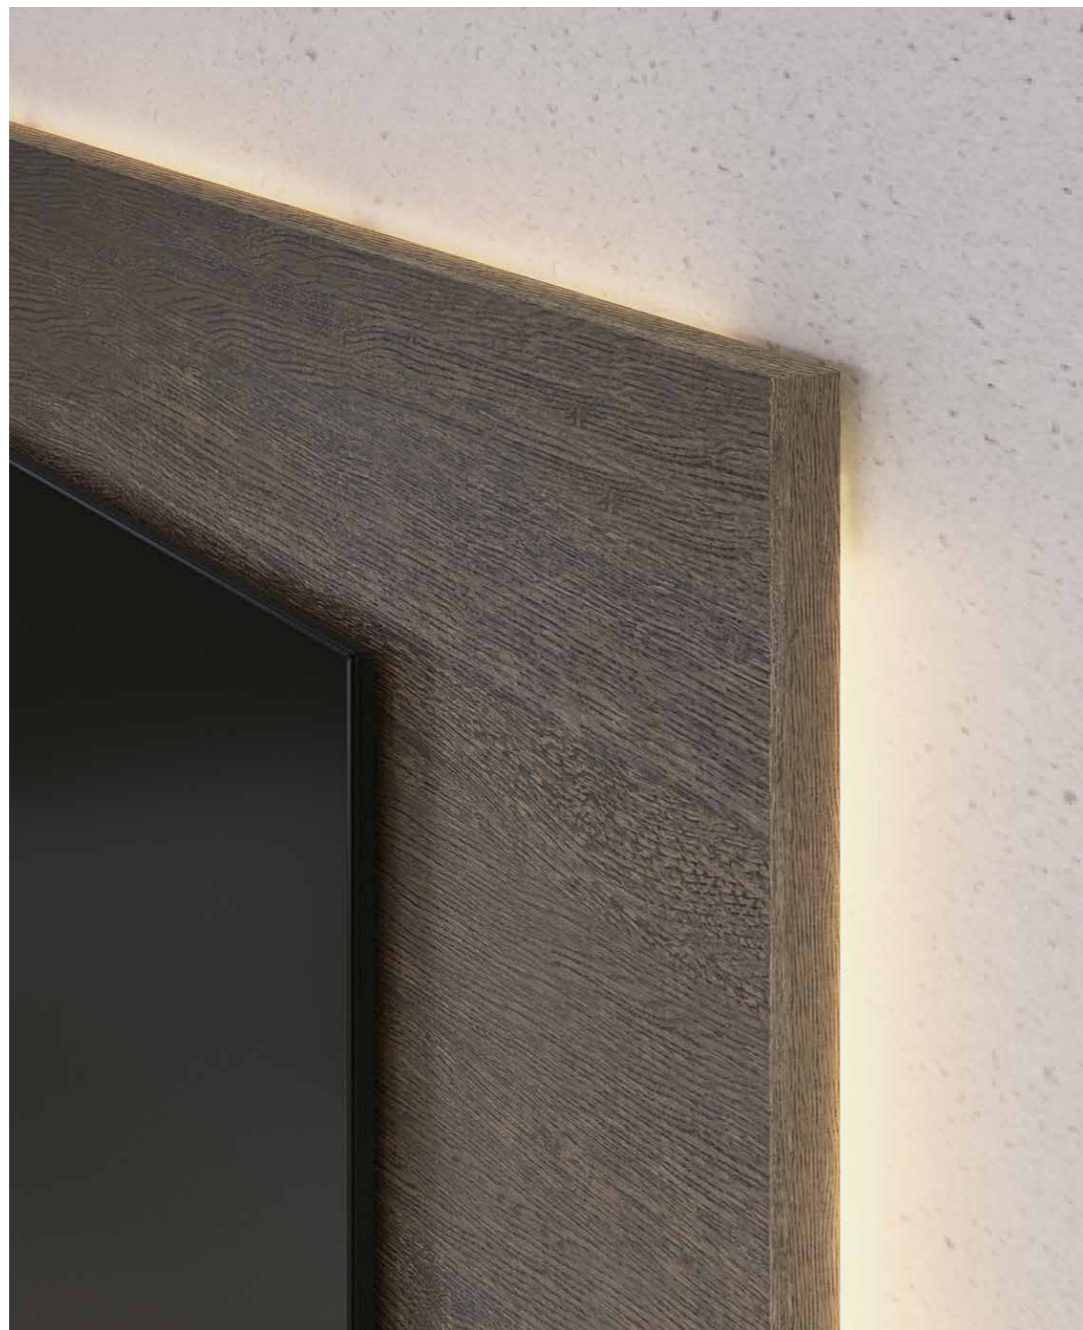

Seta matt lacquer

Shelves

Seta matt lacquer

Spazio TV Wall Unit - TVS20

Design
Pianca Studio

Lead time 2/3 business weeks

PIANCA

Living Area