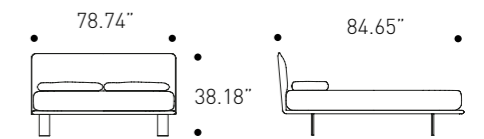

Queen Size Bed

cod. WFLC33S

W 160 cm
H 97 cm
D 215 cm

W 62.99"
H 38.18"
D 84.65"

Mattress
W 153 D 200 cm
W 60.00" D 80.00"

King Size Bed

cod. WFLC39S

W 200 cm
H 97 cm
D 215 cm