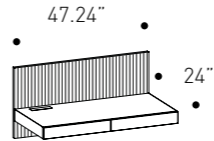

Ala desk

Design
Pianca Studio

Lead time 2/3 business weeks

PIANCA

Living Area

Ala Desk

cod. ALA120

W 120 cm
H 70 cm
D 60 cm

W 47.24"
H 27.55"
D 24"

Wall Panel

Drawer Module