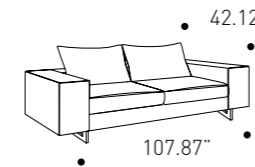

Sofa with adjustable backrest

cod. D9DU274

W 274 cm
H 88 cm
D 107 cm

W 107.87"
H 34.64"
D 42.12"