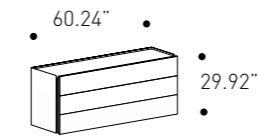

Atlante

Design
Pianca Studio

Lead time 2/3 business weeks

PIANCA

Night Area

Dresser

cod. 5E2RIX

W 153 cm
H 76 cm
D 45 cm