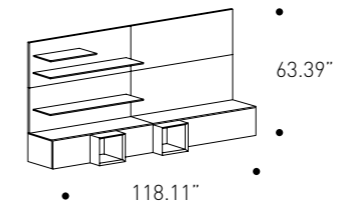

Lead time 2/3 business weeks

PIANCA

Living Area

Wall Unit

cod. S313QS

W 300 cm
H 161 cm
D 45 cm

W 118.11"
H 63.39"
D 17.71"

Finishes variant 1