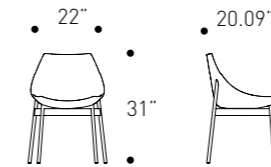

Gamma

Design
Pianca Studio

Lead time 2/3 business weeks

PIANCA

Living Area

Chair

cod. 01162

W 58 cm
H 81 cm
D 53 cm

W 22"
H 31"
D 20.09"

Gamma Chair
Finishes variant 1
See image, page 80-81

Cover

Aries 02

Legs

Walnut

Crosspiece

Lavagna matt lacquer